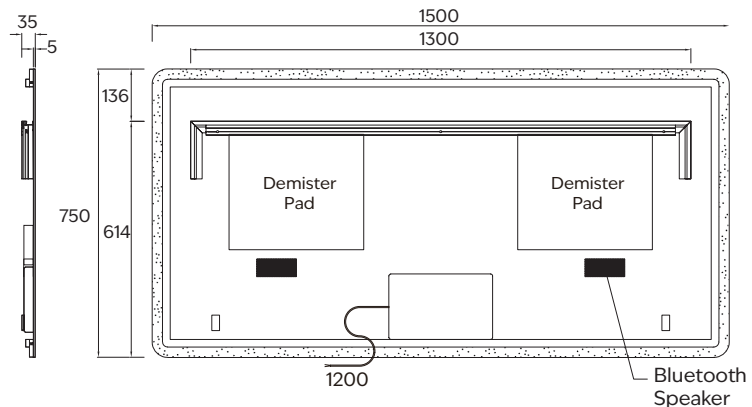

Note: All measurements shown are in millimetres. Sizes are nominal.

SOLACE RECTANGLE LED MIRROR 900X750

Model:	CM-LED-18-RT9075	Demister Pad:	Yes
Size:	900*750*35	IP Rating:	IP44
LED Type:	Front lit & Dimmable	Warranty:	5 years
LED Colour Temperature:	3500K	Weight:	8Kg
Switch:	Touch Button	Note:	Demister pad operates when light is active, includes safety film backing
Bluetooth Speaker:	Yes		

SOLACE RECTANGLE LED MIRROR 1200X750

Model: CM-LED-18-RT1275
 Size: 1200*750*35
 LED Type: Front lit & Dimmable
 LED Colour Temperature: 3500K
 Switch: Touch Button
 Bluetooth Speaker: Yes

Demister Pad: Yes
 IP Rating: IP44
 Warranty: 5 years
 Weight: 13.6Kg
 Note: Demister pad operates when light is active, includes safety film backing

Note: All measurements shown are in millimetres. Sizes are nominal.

SOLACE RECTANGLE LED MIRROR 1500X750

Model:	CM-LED-18-RT1575	Demister Pad:	Yes
Size:	1500*750*35	IP Rating:	IP44
LED Type:	Front lit & Dimmable	Warranty:	5 years
LED Colour Temperature:	3500K	Weight:	17.7Kg
Switch:	Touch Button	Note:	Demister pad operates when light is active, includes safety film backing
Bluetooth Speaker:	Yes		

Note: All measurements shown are in millimetres. Sizes are nominal.

SOLACE RECTANGLE LED MIRROR 1600X750

Model:	CM-LED-18-RT1675	Demister Pad:	Yes
Size:	1600*750*35	IP Rating:	IP44
LED Type:	Front lit & Dimmable	Warranty:	5 years
LED Colour Temperature:	3500K	Weight:	19.5Kg
Switch:	Touch Button	Note:	Demister pad operates when light is active, includes safety film backing
Bluetooth Speaker:	Yes		