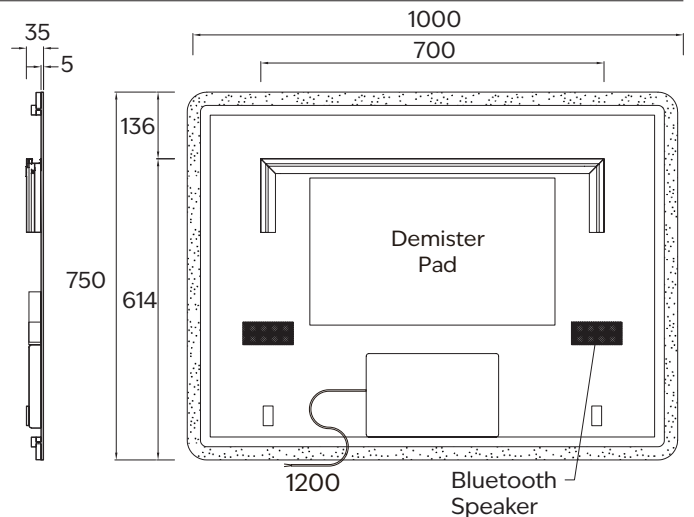

Note: All measurements shown are in millimetres. Sizes are nominal.