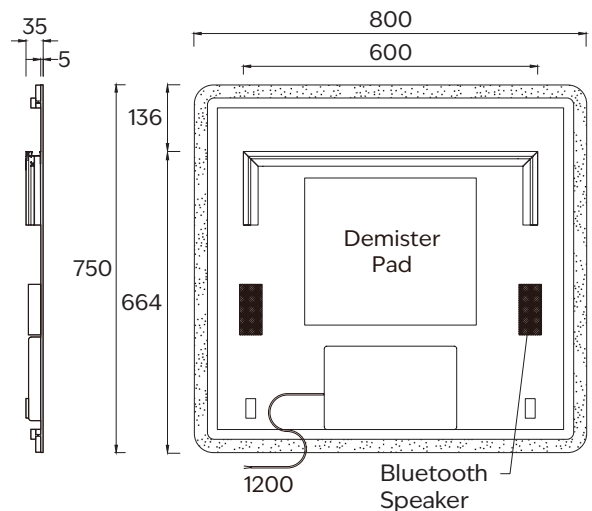

SOLACE RECTANGLE LED MIRROR 600X800

Model: CM-LED-18-RT6080
 Size: 600*800*35
 LED Type: Front lit & Dimmable
 LED Colour Temperature: 3500K
 Switch: Touch Button
 Bluetooth Speaker: Yes

Demister Pad: Yes
 IP Rating: IP44
 Warranty: 5 years
 Weight: 7Kg
 Note: Demister pad operates when light is active, includes safety film backing

SOLACE RECTANGLE LED MIRROR 800X750

Model: CM-LED-18-RT8075
 Size: 800*750*35
 LED Type: Front lit & Dimmable
 LED Colour Temperature: 3500K
 Switch: Touch Button
 Bluetooth Speaker: Yes

Demister Pad: Yes
 IP Rating: IP44
 Warranty: 5 years
 Weight: 9.7Kg
 Note: Demister pad operates when light is active, includes safety film backing

Note: All measurements shown are in millimetres. Sizes are nominal.

SOLACE RECTANGLE LED MIRROR 900X750

Model:	CM-LED-18-RT9075	Demister Pad:	Yes
Size:	900*750*35	IP Rating:	IP44
LED Type:	Front lit & Dimmable	Warranty:	5 years
LED Colour Temperature:	3500K	Weight:	8Kg
Switch:	Touch Button	Note:	Demister pad operates when light is active, includes safety film backing
Bluetooth Speaker:	Yes		

Note: All measurements shown are in millimetres. Sizes are nominal.

SOLACE RECTANGLE LED MIRROR 1600X750

Model:	CM-LED-18-RT1675	Demister Pad:	Yes
Size:	1600*750*35	IP Rating:	IP44
LED Type:	Front lit & Dimmable	Warranty:	5 years
LED Colour Temperature:	3500K	Weight:	19.5Kg
Switch:	Touch Button	Note:	Demister pad operates when light is active, includes safety film backing
Bluetooth Speaker:	Yes		