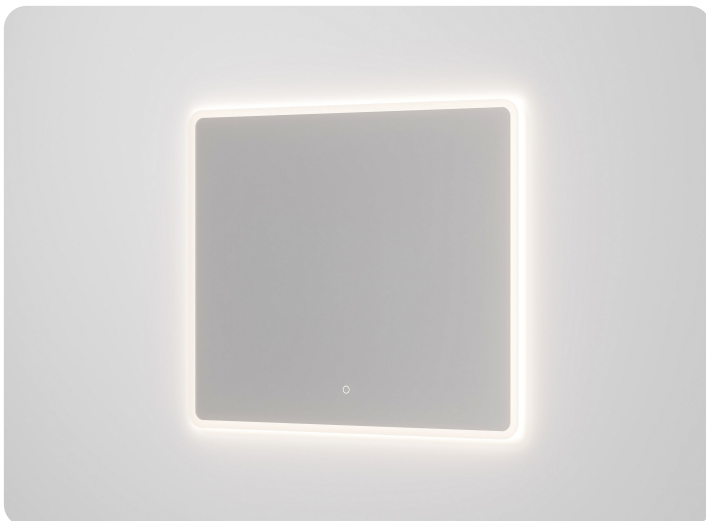

SOLACE RECTANGLE LED MIRROR 600X800

Model: CM-LED-18-RT6080
 Size: 600*800*35
 LED Type: Front lit & Dimmable
 LED Colour Temperature: 3500K
 Switch: Touch Button
 Bluetooth Speaker: Yes

Demister Pad: Yes
 IP Rating: IP44
 Warranty: 5 years
 Weight: 7Kg
 Note: Demister pad operates when light is active, includes safety film backing

Note: All measurements shown are in millimetres. Sizes are nominal.

SOLACE RECTANGLE LED MIRROR 750X800

Model: CM-LED-18-RT7580
 Size: 750*800*35
 LED Type: Front lit & Dimmable
 LED Colour Temperature: 3500K
 Switch: Touch Button
 Bluetooth Speaker: Yes

SOLACE RECTANGLE LED MIRROR 800X750

Model: CM-LED-18-RT8075
 Size: 800*750*35
 LED Type: Front lit & Dimmable
 LED Colour Temperature: 3500K
 Switch: Touch Button
 Bluetooth Speaker: Yes

Demister Pad: Yes
 IP Rating: IP44
 Warranty: 5 years
 Weight: 9.7Kg
 Note: Demister pad operates when light is active, includes safety film backing

Note: All measurements shown are in millimetres. Sizes are nominal.

SOLACE RECTANGLE LED MIRROR 900X750

Model:	CM-LED-18-RT9075	Demister Pad:	Yes
Size:	900*750*35	IP Rating:	IP44
LED Type:	Front lit & Dimmable	Warranty:	5 years
LED Colour Temperature:	3500K	Weight:	8Kg
Switch:	Touch Button	Note:	Demister pad operates when light is active, includes safety film backing
Bluetooth Speaker:	Yes		