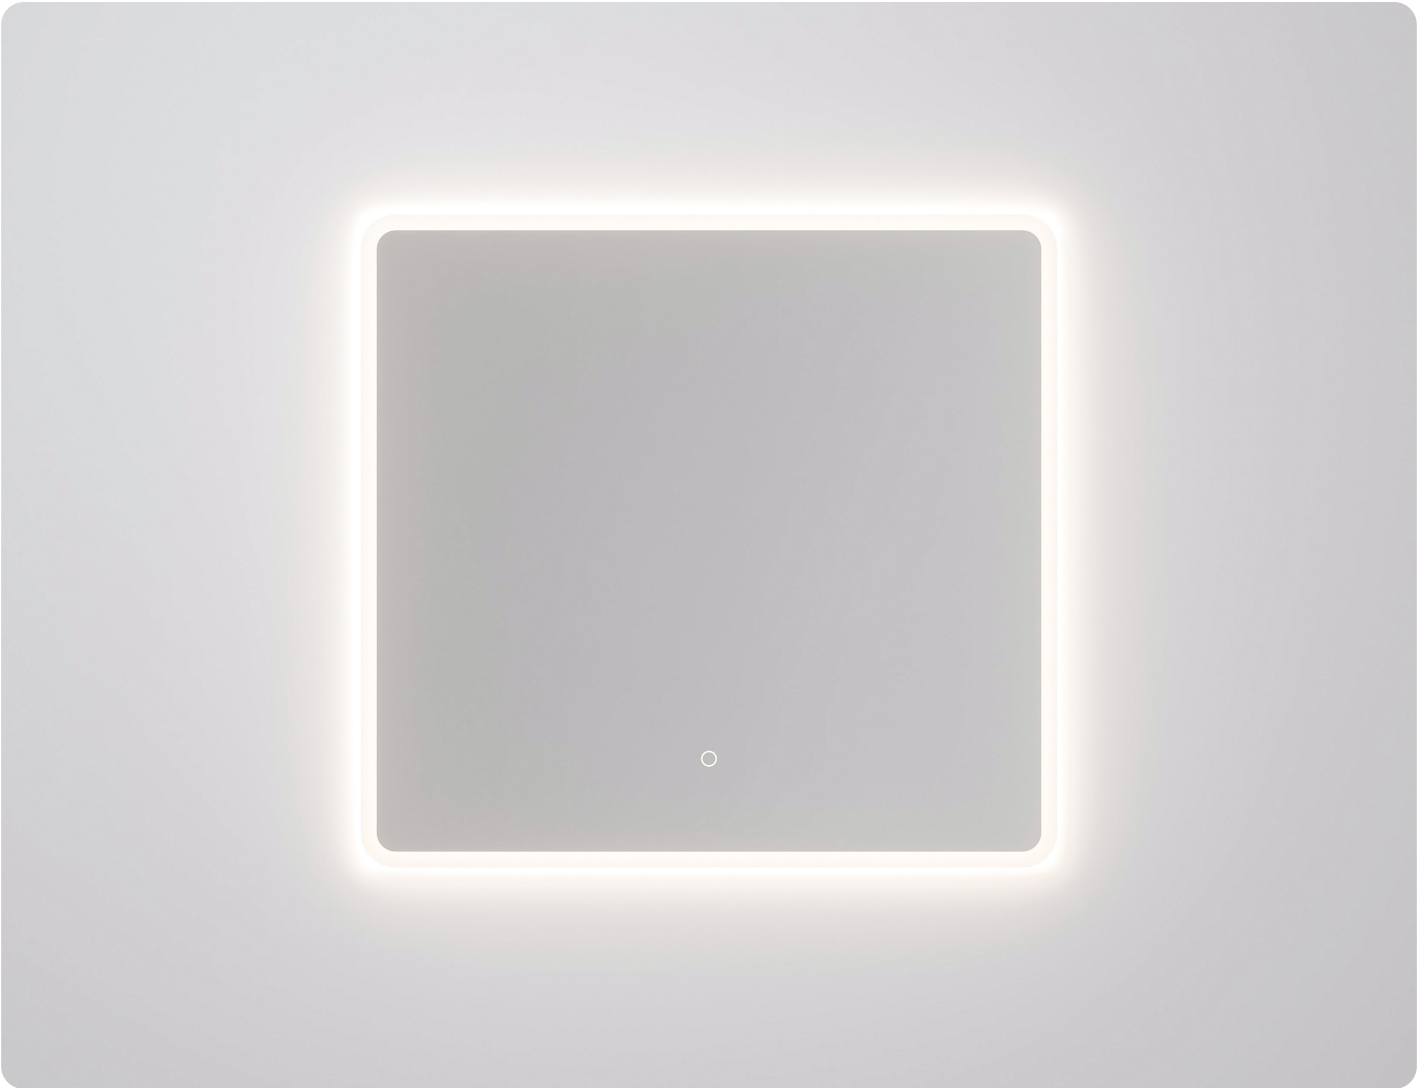

SOLACE RECTANGLE LED MIRROR 600X800

Model: CM-LED-18-RT6080
 Size: 600*800*35
 LED Type: Front lit & Dimmable
 LED Colour Temperature: 3500K
 Switch: Touch Button
 Bluetooth Speaker: Yes

Demister Pad: Yes
 IP Rating: IP44
 Warranty: 5 years
 Weight: 7Kg
 Note: Demister pad operates when light is active, includes safety film backing

Note: All measurements shown are in millimetres. Sizes are nominal.

SOLACE RECTANGLE LED MIRROR 750X800

Model: CM-LED-18-RT7580
 Size: 750*800*35
 LED Type: Front lit & Dimmable
 LED Colour Temperature: 3500K
 Switch: Touch Button
 Bluetooth Speaker: Yes

SOLACE RECTANGLE LED MIRROR 800X750

Model: CM-LED-18-RT8075
 Size: 800*750*35
 LED Type: Front lit & Dimmable
 LED Colour Temperature: 3500K
 Switch: Touch Button
 Bluetooth Speaker: Yes

Demister Pad: Yes
 IP Rating: IP44
 Warranty: 5 years
 Weight: 9.7Kg
 Note: Demister pad operates when light is active, includes safety film backing

Note: All measurements shown are in millimetres. Sizes are nominal.

SOLACE RECTANGLE LED MIRROR 900X750

Model:	CM-LED-18-RT9075	Demister Pad:	Yes
Size:	900*750*35	IP Rating:	IP44
LED Type:	Front lit & Dimmable	Warranty:	5 years
LED Colour Temperature:	3500K	Weight:	8Kg
Switch:	Touch Button	Note:	Demister pad operates when light is active, includes safety film backing
Bluetooth Speaker:	Yes		