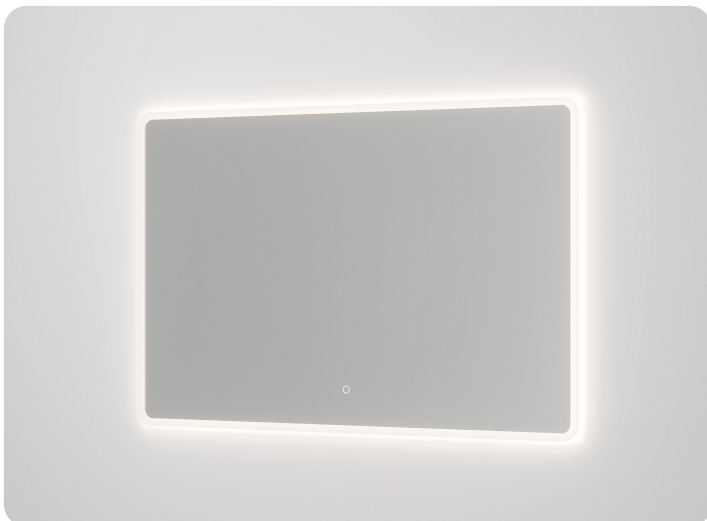

SOLACE RECTANGLE LED MIRROR 600X800

Model: CM-LED-18-RT6080
 Size: 600*800*35
 LED Type: Front lit & Dimmable
 LED Colour Temperature: 3500K
 Switch: Touch Button
 Bluetooth Speaker: Yes

Demister Pad: Yes
 IP Rating: IP44
 Warranty: 5 years
 Weight: 7Kg
 Note: Demister pad operates when light is active, includes safety film backing

SOLACE RECTANGLE LED MIRROR 800X750

Model: CM-LED-18-RT8075
 Size: 800*750*35
 LED Type: Front lit & Dimmable
 LED Colour Temperature: 3500K
 Switch: Touch Button
 Bluetooth Speaker: Yes

Demister Pad: Yes
 IP Rating: IP44
 Warranty: 5 years
 Weight: 9.7Kg
 Note: Demister pad operates when light is active, includes safety film backing

Note: All measurements shown are in millimetres. Sizes are nominal.

SOLACE RECTANGLE LED MIRROR 900X750

Model:	CM-LED-18-RT9075	Demister Pad:	Yes
Size:	900*750*35	IP Rating:	IP44
LED Type:	Front lit & Dimmable	Warranty:	5 years
LED Colour Temperature:	3500K	Weight:	8Kg
Switch:	Touch Button	Note:	Demister pad operates when light is active, includes safety film backing
Bluetooth Speaker:	Yes		

SOLACE RECTANGLE LED MIRROR 1200X750

Model: CM-LED-18-RT1275
 Size: 1200*750*35
 LED Type: Front lit & Dimmable
 LED Colour Temperature: 3500K
 Switch: Touch Button
 Bluetooth Speaker: Yes

Demister Pad: Yes
 IP Rating: IP44
 Warranty: 5 years
 Weight: 13.6Kg
 Note: Demister pad operates when light is active, includes safety film backing