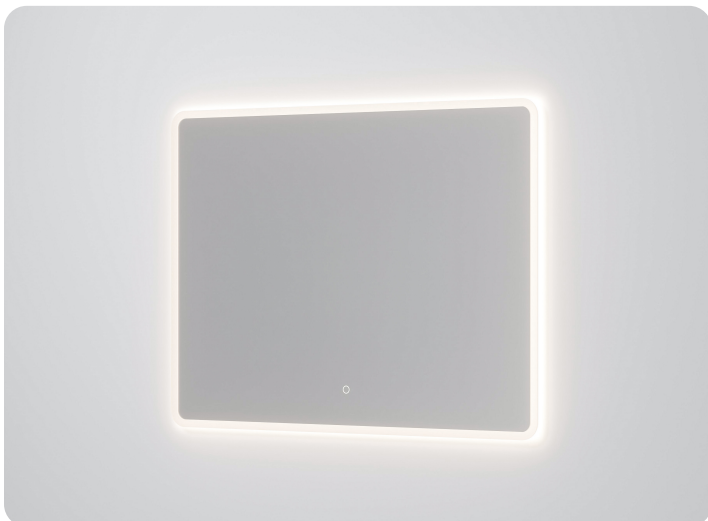

Note: All measurements shown are in millimetres. Sizes are nominal.