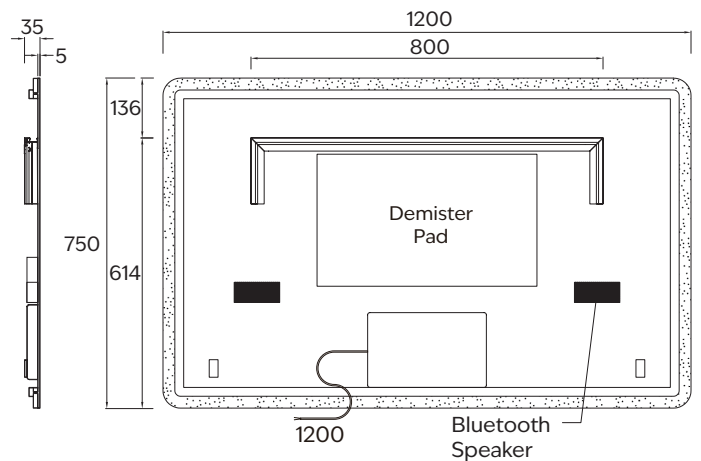

Note: All measurements shown are in millimetres. Sizes are nominal.

SOLACE RECTANGLE LED MIRROR 900X750

Model:	CM-LED-18-RT9075	Demister Pad:	Yes
Size:	900*750*35	IP Rating:	IP44
LED Type:	Front lit & Dimmable	Warranty:	5 years
LED Colour Temperature:	3500K	Weight:	8Kg
Switch:	Touch Button	Note:	Demister pad operates when light is active, includes safety film backing
Bluetooth Speaker:	Yes		

Demister Pad: Yes
 IP Rating: IP44
 Warranty: 5 years
 Weight: 11.7Kg
 Note: Demister pad operates when light is active, includes safety film backing

Note: All measurements shown are in millimetres. Sizes are nominal.

SOLACE RECTANGLE LED MIRROR 1200X750

Model: CM-LED-18-RT1275
 Size: 1200*750*35
 LED Type: Front lit & Dimmable
 LED Colour Temperature: 3500K
 Switch: Touch Button
 Bluetooth Speaker: Yes

Demister Pad: Yes
 IP Rating: IP44
 Warranty: 5 years
 Weight: 13.6Kg
 Note: Demister pad operates when light is active, includes safety film backing

Note: All measurements shown are in millimetres. Sizes are nominal.

SOLACE RECTANGLE LED MIRROR 1500X750

Model:	CM-LED-18-RT1575	Demister Pad:	Yes
Size:	1500*750*35	IP Rating:	IP44
LED Type:	Front lit & Dimmable	Warranty:	5 years
LED Colour Temperature:	3500K	Weight:	17.7Kg
Switch:	Touch Button	Note:	Demister pad operates when light is active, includes safety film backing
Bluetooth Speaker:	Yes		