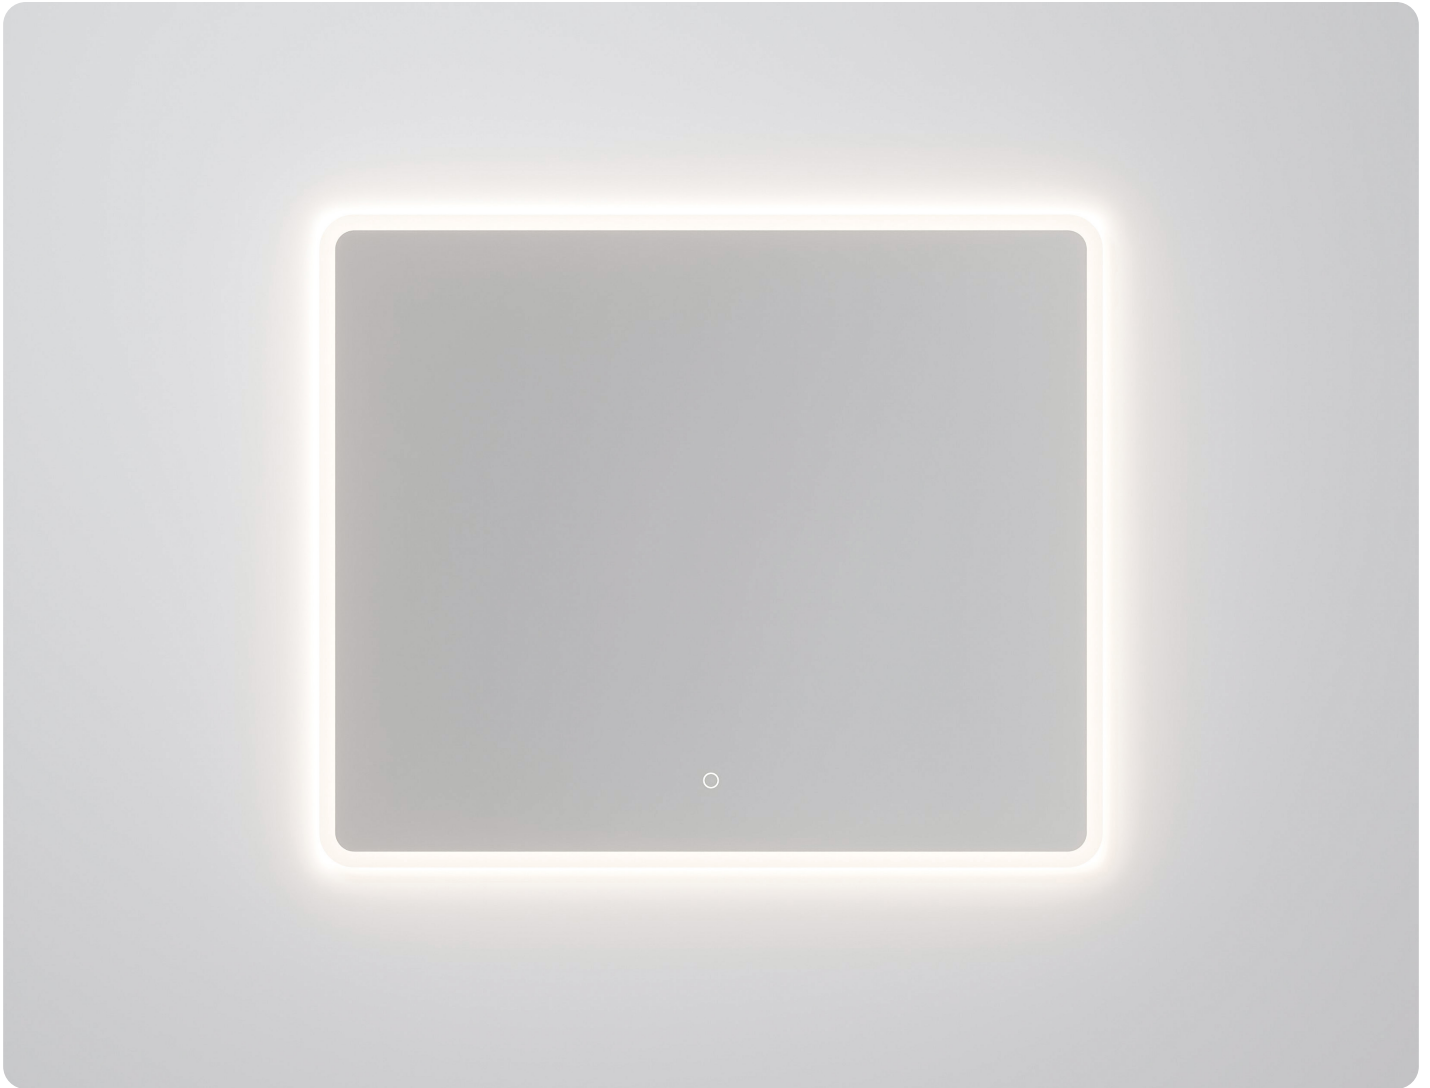

SOLACE RECTANGLE LED MIRROR 600X800

Model: CM-LED-18-RT6080
 Size: 600*800*35
 LED Type: Front lit & Dimmable
 LED Colour Temperature: 3500K
 Switch: Touch Button
 Bluetooth Speaker: Yes

Demister Pad: Yes
 IP Rating: IP44
 Warranty: 5 years
 Weight: 7Kg
 Note: Demister pad operates when light is active, includes safety film backing

Note: All measurements shown are in millimetres. Sizes are nominal.

SOLACE RECTANGLE LED MIRROR 750X800

Model: CM-LED-18-RT7580
 Size: 750*800*35
 LED Type: Front lit & Dimmable
 LED Colour Temperature: 3500K
 Switch: Touch Button
 Bluetooth Speaker: Yes

SOLACE RECTANGLE LED MIRROR 800X750

Model: CM-LED-18-RT8075
 Size: 800*750*35
 LED Type: Front lit & Dimmable
 LED Colour Temperature: 3500K
 Switch: Touch Button
 Bluetooth Speaker: Yes

Demister Pad: Yes
 IP Rating: IP44
 Warranty: 5 years
 Weight: 9.7Kg
 Note: Demister pad operates when light is active, includes safety film backing

Note: All measurements shown are in millimetres. Sizes are nominal.

SOLACE RECTANGLE LED MIRROR 900X750

Model:	CM-LED-18-RT9075	Demister Pad:	Yes
Size:	900*750*35	IP Rating:	IP44
LED Type:	Front lit & Dimmable	Warranty:	5 years
LED Colour Temperature:	3500K	Weight:	8Kg
Switch:	Touch Button	Note:	Demister pad operates when light is active, includes safety film backing
Bluetooth Speaker:	Yes		