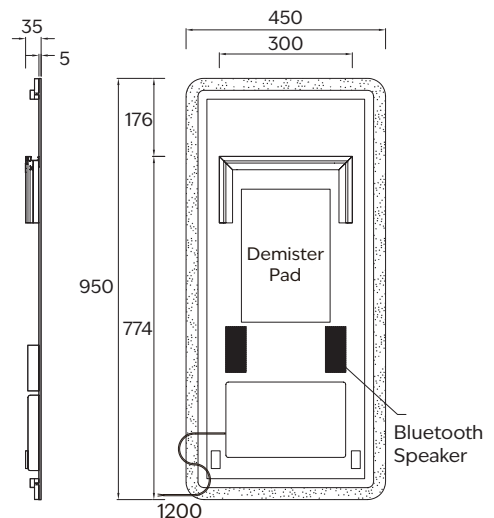

Note: All measurements shown are in millimetres. Sizes are nominal.

SOLACE RECTANGLE LED MIRROR 1600X750

Model:	CM-LED-18-RT1675	Demister Pad:	Yes
Size:	1600*750*35	IP Rating:	IP44
LED Type:	Front lit & Dimmable	Warranty:	5 years
LED Colour Temperature:	3500K	Weight:	19.5Kg
Switch:	Touch Button	Note:	Demister pad operates when light is active, includes safety film backing
Bluetooth Speaker:	Yes		

Demister Pad: Yes
 IP Rating: IP44
 Warranty: 5 years
 Weight: 18.4Kg
 Note: Demister pad operates when light is active, includes safety film backing

Note: All measurements shown are in millimetres. Sizes are nominal.

SOLACE RECTANGLE LED MIRROR 450X950

Model:	CM-LED-18-RT4595	Demister Pad:	Yes
Size:	450*950*35	IP Rating:	IP44
LED Type:	Front lit & Dimmable	Warranty:	5 years
LED Colour Temperature:	3500K	Weight:	7.3Kg
Switch:	Touch Button	Note:	Demister pad operates when light is active, includes safety film backing
Bluetooth Speaker:	Yes		

Note: All measurements shown are in millimetres. Sizes are nominal.