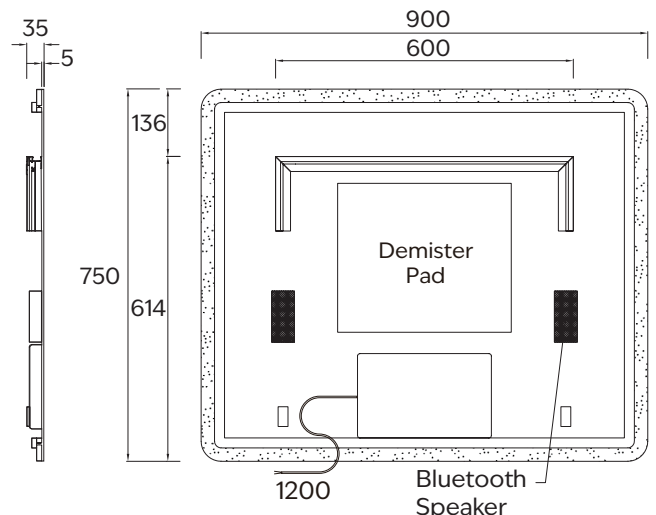

SOLACE RECTANGLE LED MIRROR 600X800

Model: CM-LED-18-RT6080
 Size: 600*800*35
 LED Type: Front lit & Dimmable
 LED Colour Temperature: 3500K
 Switch: Touch Button
 Bluetooth Speaker: Yes

Demister Pad: Yes
 IP Rating: IP44
 Warranty: 5 years
 Weight: 7Kg
 Note: Demister pad operates when light is active, includes safety film backing

SOLACE RECTANGLE LED MIRROR 800X750

Model: CM-LED-18-RT8075
 Size: 800*750*35
 LED Type: Front lit & Dimmable
 LED Colour Temperature: 3500K
 Switch: Touch Button
 Bluetooth Speaker: Yes

Demister Pad: Yes
 IP Rating: IP44
 Warranty: 5 years
 Weight: 9.7Kg
 Note: Demister pad operates when light is active, includes safety film backing

Note: All measurements shown are in millimetres. Sizes are nominal.

SOLACE RECTANGLE LED MIRROR 900X750

Model:	CM-LED-18-RT9075	Demister Pad:	Yes
Size:	900*750*35	IP Rating:	IP44
LED Type:	Front lit & Dimmable	Warranty:	5 years
LED Colour Temperature:	3500K	Weight:	8Kg
Switch:	Touch Button	Note:	Demister pad operates when light is active, includes safety film backing
Bluetooth Speaker:	Yes		

SOLACE RECTANGLE LED MIRROR 1200X750

Model: CM-LED-18-RT1275
 Size: 1200*750*35
 LED Type: Front lit & Dimmable
 LED Colour Temperature: 3500K
 Switch: Touch Button
 Bluetooth Speaker: Yes

Demister Pad: Yes
 IP Rating: IP44
 Warranty: 5 years
 Weight: 13.6Kg
 Note: Demister pad operates when light is active, includes safety film backing