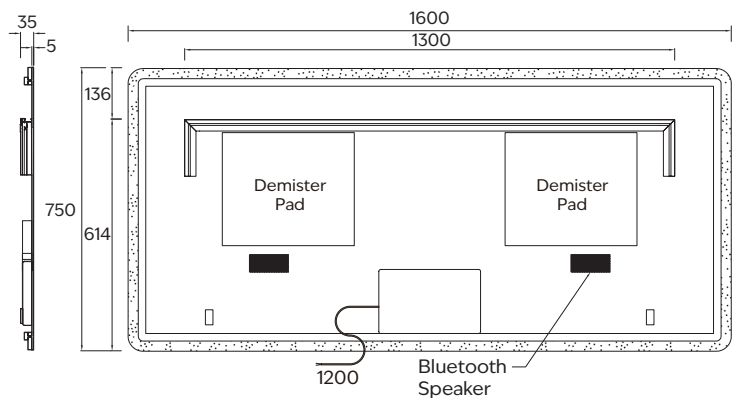

SOLACE RECTANGLE LED MIRROR 1200X750

Model: CM-LED-18-RT1275
 Size: 1200*750*35
 LED Type: Front lit & Dimmable
 LED Colour Temperature: 3500K
 Switch: Touch Button
 Bluetooth Speaker: Yes

Demister Pad: Yes
 IP Rating: IP44
 Warranty: 5 years
 Weight: 13.6Kg
 Note: Demister pad operates when light is active, includes safety film backing

Note: All measurements shown are in millimetres. Sizes are nominal.

SOLACE RECTANGLE LED MIRROR 1500X750

Model:	CM-LED-18-RT1575	Demister Pad:	Yes
Size:	1500*750*35	IP Rating:	IP44
LED Type:	Front lit & Dimmable	Warranty:	5 years
LED Colour Temperature:	3500K	Weight:	17.7Kg
Switch:	Touch Button	Note:	Demister pad operates when light is active, includes safety film backing
Bluetooth Speaker:	Yes		

Note: All measurements shown are in millimetres. Sizes are nominal.

SOLACE RECTANGLE LED MIRROR 1600X750

Model:	CM-LED-18-RT1675	Demister Pad:	Yes
Size:	1600*750*35	IP Rating:	IP44
LED Type:	Front lit & Dimmable	Warranty:	5 years
LED Colour Temperature:	3500K	Weight:	19.5Kg
Switch:	Touch Button	Note:	Demister pad operates when light is active, includes safety film backing
Bluetooth Speaker:	Yes		

SOLACE RECTANGLE LED MIRROR 450X950

Model:	CM-LED-18-RT4595	Demister Pad:	Yes
Size:	450*950*35	IP Rating:	IP44
LED Type:	Front lit & Dimmable	Warranty:	5 years
LED Colour Temperature:	3500K	Weight:	7.3Kg
Switch:	Touch Button	Note:	Demister pad operates when light is active, includes safety film backing
Bluetooth Speaker:	Yes		