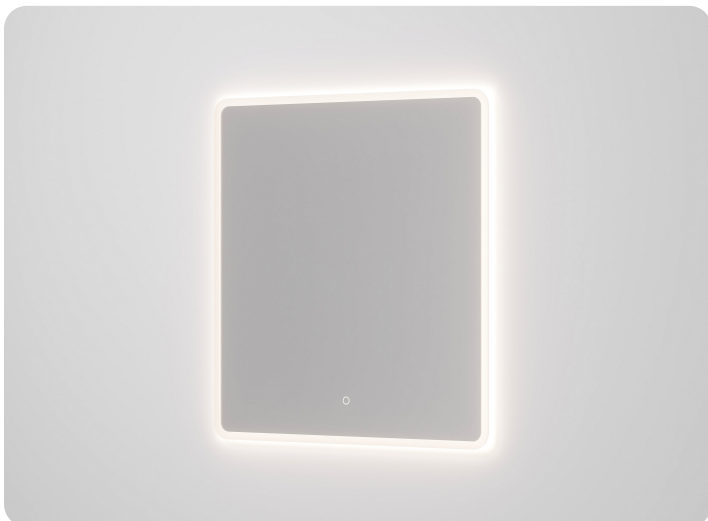

Note: All measurements shown are in millimetres. Sizes are nominal.