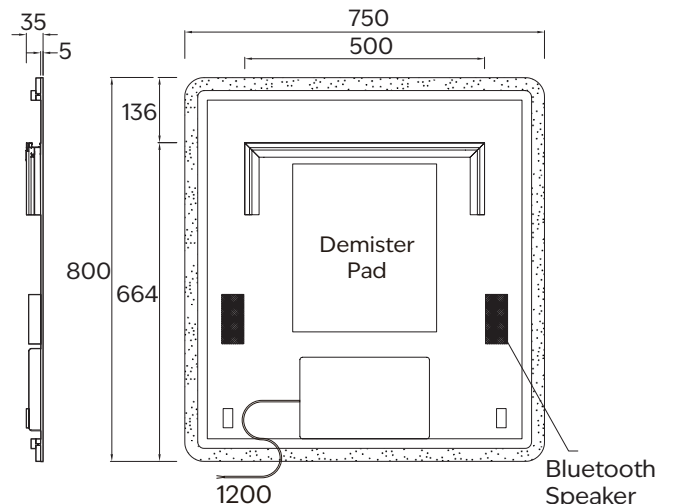

Note: All measurements shown are in millimetres. Sizes are nominal.