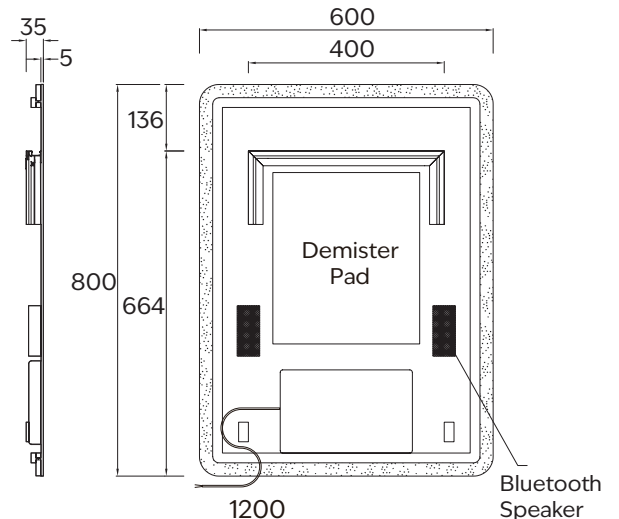

SOLACE RECTANGLE LED MIRROR 600X800

Model: CM-LED-18-RT6080
 Size: 600*800*35
 LED Type: Front lit & Dimmable
 LED Colour Temperature: 3500K
 Switch: Touch Button
 Bluetooth Speaker: Yes

Demister Pad: Yes
 IP Rating: IP44
 Warranty: 5 years
 Weight: 7Kg
 Note: Demister pad operates when light is active, includes safety film backing

SOLACE RECTANGLE LED MIRROR 800X750

Model: CM-LED-18-RT8075
 Size: 800*750*35
 LED Type: Front lit & Dimmable
 LED Colour Temperature: 3500K
 Switch: Touch Button
 Bluetooth Speaker: Yes

Demister Pad: Yes
 IP Rating: IP44
 Warranty: 5 years
 Weight: 9.7Kg
 Note: Demister pad operates when light is active, includes safety film backing

Note: All measurements shown are in millimetres. Sizes are nominal.

SOLACE RECTANGLE LED MIRROR 900X750

Model:	CM-LED-18-RT9075	Demister Pad:	Yes
Size:	900*750*35	IP Rating:	IP44
LED Type:	Front lit & Dimmable	Warranty:	5 years
LED Colour Temperature:	3500K	Weight:	8Kg
Switch:	Touch Button	Note:	Demister pad operates when light is active, includes safety film backing
Bluetooth Speaker:	Yes		

Note: All measurements shown are in millimetres. Sizes are nominal.

SOLACE RECTANGLE LED MIRROR 1600X750

Model:	CM-LED-18-RT1675	Demister Pad:	Yes
Size:	1600*750*35	IP Rating:	IP44
LED Type:	Front lit & Dimmable	Warranty:	5 years
LED Colour Temperature:	3500K	Weight:	19.5Kg
Switch:	Touch Button	Note:	Demister pad operates when light is active, includes safety film backing
Bluetooth Speaker:	Yes		