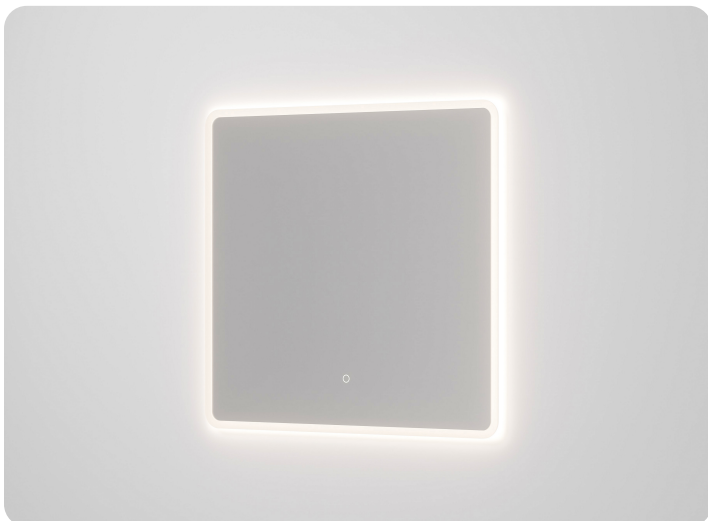

SOLACE RECTANGLE LED MIRROR 600X800

Model: CM-LED-18-RT6080
 Size: 600*800*35
 LED Type: Front lit & Dimmable
 LED Colour Temperature: 3500K
 Switch: Touch Button
 Bluetooth Speaker: Yes

Demister Pad: Yes
 IP Rating: IP44
 Warranty: 5 years
 Weight: 7Kg
 Note: Demister pad operates when light is active, includes safety film backing

Note: All measurements shown are in millimetres. Sizes are nominal.

SOLACE RECTANGLE LED MIRROR 750X800

Model: CM-LED-18-RT7580
 Size: 750*800*35
 LED Type: Front lit & Dimmable
 LED Colour Temperature: 3500K
 Switch: Touch Button
 Bluetooth Speaker: Yes

SOLACE RECTANGLE LED MIRROR 800X750

Model: CM-LED-18-RT8075
 Size: 800*750*35
 LED Type: Front lit & Dimmable
 LED Colour Temperature: 3500K
 Switch: Touch Button
 Bluetooth Speaker: Yes

Demister Pad: Yes
 IP Rating: IP44
 Warranty: 5 years
 Weight: 9.7Kg
 Note: Demister pad operates when light is active, includes safety film backing

Note: All measurements shown are in millimetres. Sizes are nominal.

SOLACE RECTANGLE LED MIRROR 900X750

Model:	CM-LED-18-RT9075	Demister Pad:	Yes
Size:	900*750*35	IP Rating:	IP44
LED Type:	Front lit & Dimmable	Warranty:	5 years
LED Colour Temperature:	3500K	Weight:	8Kg
Switch:	Touch Button	Note:	Demister pad operates when light is active, includes safety film backing
Bluetooth Speaker:	Yes		