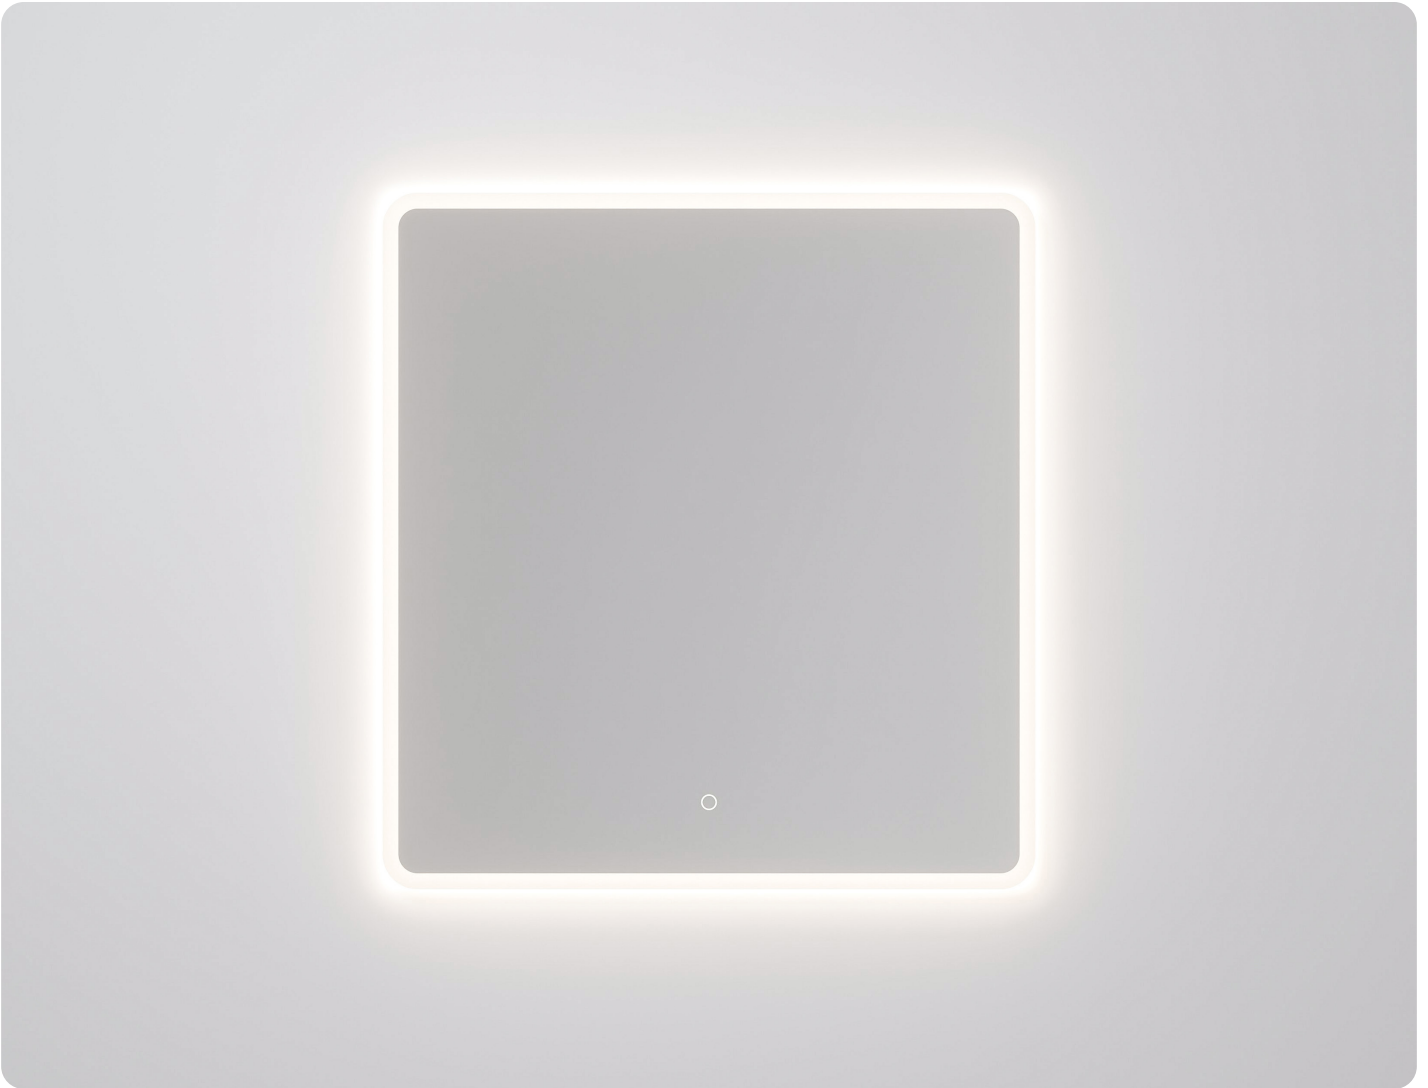

SOLACE RECTANGLE LED MIRROR 600X800

Model: CM-LED-18-RT6080
 Size: 600*800*35
 LED Type: Front lit & Dimmable
 LED Colour Temperature: 3500K
 Switch: Touch Button
 Bluetooth Speaker: Yes

Demister Pad: Yes
 IP Rating: IP44
 Warranty: 5 years
 Weight: 7Kg
 Note: Demister pad operates when light is active, includes safety film backing

Note: All measurements shown are in millimetres. Sizes are nominal.

SOLACE RECTANGLE LED MIRROR 750X800

Model: CM-LED-18-RT7580
 Size: 750*800*35
 LED Type: Front lit & Dimmable
 LED Colour Temperature: 3500K
 Switch: Touch Button
 Bluetooth Speaker: Yes

SOLACE RECTANGLE LED MIRROR 800X750

Model: CM-LED-18-RT8075
 Size: 800*750*35
 LED Type: Front lit & Dimmable
 LED Colour Temperature: 3500K
 Switch: Touch Button
 Bluetooth Speaker: Yes

Demister Pad: Yes
 IP Rating: IP44
 Warranty: 5 years
 Weight: 9.7Kg
 Note: Demister pad operates when light is active, includes safety film backing

Note: All measurements shown are in millimetres. Sizes are nominal.

SOLACE RECTANGLE LED MIRROR 900X750

Model:	CM-LED-18-RT9075	Demister Pad:	Yes
Size:	900*750*35	IP Rating:	IP44
LED Type:	Front lit & Dimmable	Warranty:	5 years
LED Colour Temperature:	3500K	Weight:	8Kg
Switch:	Touch Button	Note:	Demister pad operates when light is active, includes safety film backing
Bluetooth Speaker:	Yes		