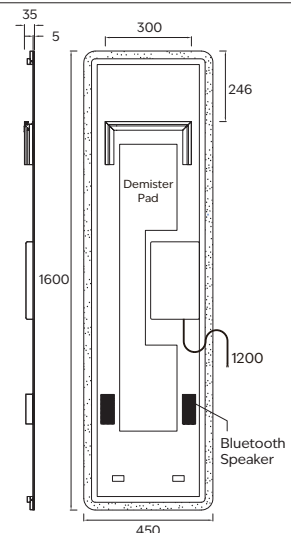

Note: All measurements shown are in millimetres. Sizes are nominal.