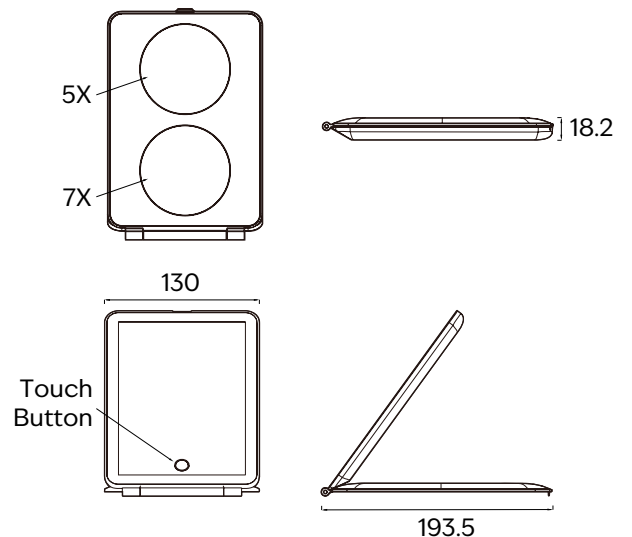

SOLACE LED TRAVEL MIRROR

Model: CM-LED-22-R
 Dimensions: 193.5 x 130 x 18.2 mm
 Case Material: ABS Plastic + Glass
 Mirror: LED mirror + 5X & 7X magnification mirrors
 LED Mirror Features: Touch sensor, dimmable with White, Natural and Warm options

Battery: 1000mAh 3.7V Lithium-ion
 Power: 5V DC 1A
 Charge life: Up to 10 hours (20,000hrs lifetime)
 Note: Rechargeable mirror via USB Type C, 1m cable included

Core range colours:

Matte White

Matte Black

Note: All measurements shown are in millimetres. Sizes are nominal.