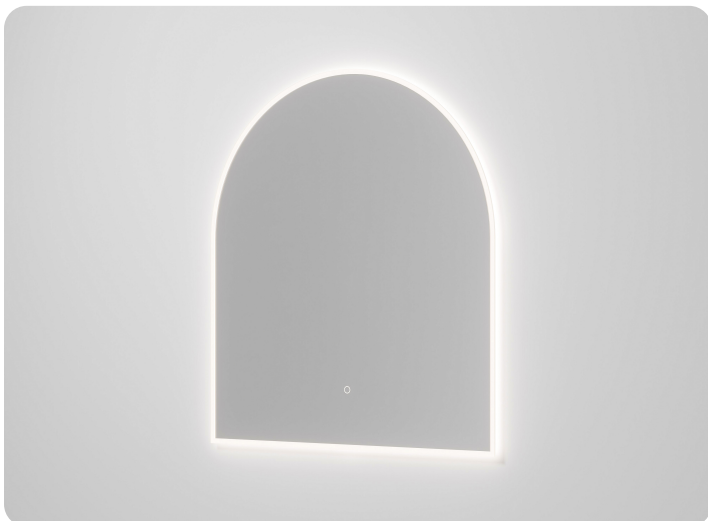

SOLACE ARCH LED MIRROR 850X950

Model: CM-LED-18-A8595
 Size: 850*950*35
 LED Type: Front lit & Dimmable
 LED Colour Temperature: 3500K
 Switch: Touch Button
 Bluetooth Speaker: Yes

Demister Pad: Yes
 IP Rating: IP44
 Warranty: 5 years
 Weight: 10Kg
 Note: Demister pad operates when light is active, includes safety film backing