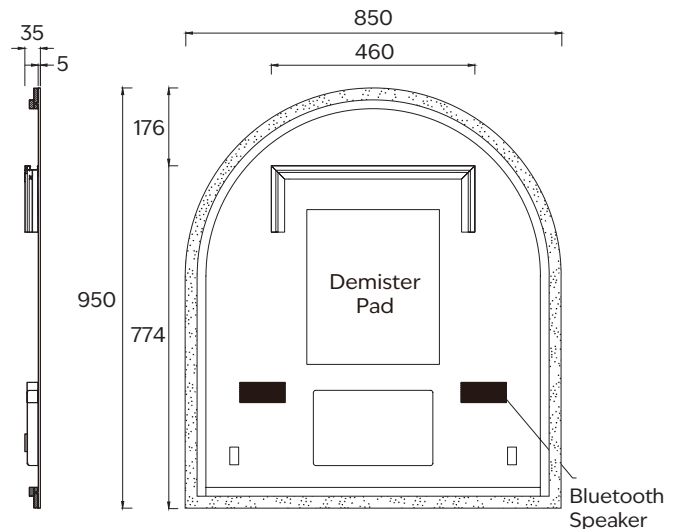

SOLACE ARCH LED MIRROR 850X950

Model: CM-LED-18-A8595
 Size: 850*950*35
 LED Type: Front lit & Dimmable
 LED Colour Temperature: 3500K
 Switch: Touch Button
 Bluetooth Speaker: Yes

Demister Pad: Yes
 IP Rating: IP44
 Warranty: 5 years
 Weight: 10Kg
 Note: Demister pad operates when light is active, includes safety film backing

Note: All measurements shown are in millimetres. Sizes are nominal.