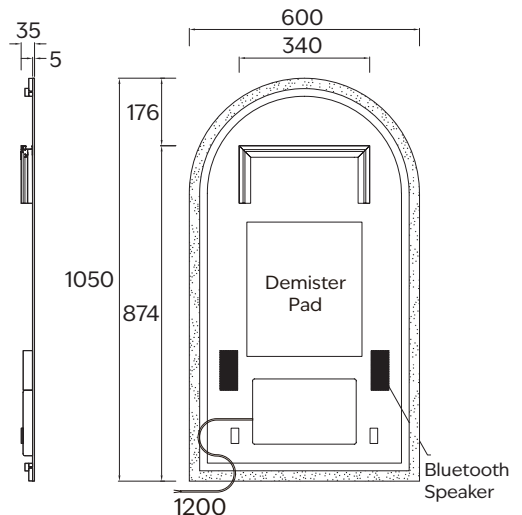

## SOLACE ARCH LED MIRROR 600X1050

Model: CM-LED-18-A6010  
 Size: 600\*1050\*35  
 LED Type: Front lit & Dimmable  
 LED Colour Temperature: 3500K  
 Switch: Touch Button  
 Bluetooth Speaker: Yes

Demister Pad: Yes  
 IP Rating: IP44  
 Warranty: 5 years  
 Weight: 9Kg  
 Note: Demister pad operates when light is active, includes safety film backing

Note: All measurements shown are in millimetres. Sizes are nominal.