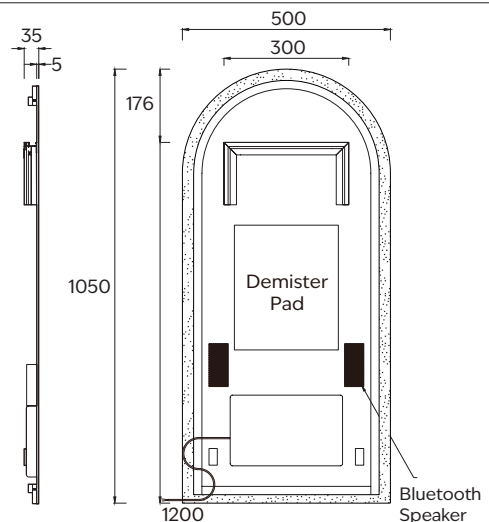

SOLACE ARCH LED MIRROR 500X1050

Model:	CM-LED-18-A5010	Demister Pad:	Yes
Size:	500*1050*35	IP Rating:	IP44
LED Type:	Front lit & Dimmable	Warranty:	5 years
LED Colour Temperature:	3500K	Weight:	8Kg
Switch:	Touch Button	Note:	Demister pad operates when light is active, includes safety film backing
Bluetooth Speaker:	Yes		

Note: All measurements shown are in millimetres. Sizes are nominal.