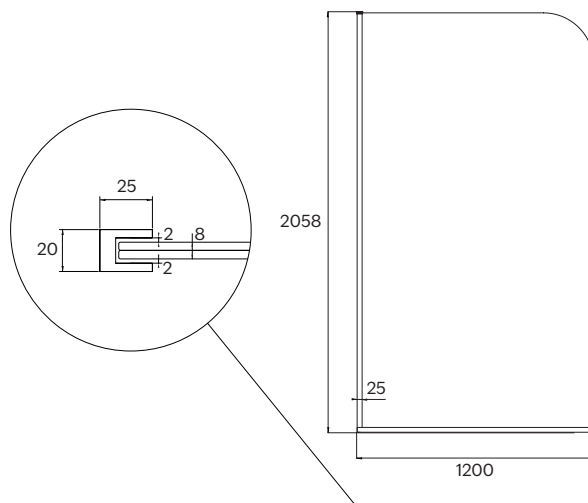

PRODUCT SPECIFICATION SHEET

Super Clear Glass

Pillar Glass

Allure Glass

SHOWER GLASS PANEL 1200

Model: CSC-G-1200
 Size: 1200W*2058H
 Wall Profile: Stainless Steel
 Glass: 4+4mm Laminate Tempered Glass
 Nano clear easy clean: Yes

Installation: Universal LH or RH (Pillar LH only)
 Warranty: 10 years
 Weight: 53Kg
 Note: Glass compliance to NZ safety standards AS/NZS 2208:1996

Core range colours:

Chrome

Brushed Nickel

Matt Black

Brushed Brass

Brushed Bronze

Gun Metal

Note: All measurements shown are in millimetres. Sizes are nominal.

Distributed by:

CODE
INTERIORS

In accordance with our continuous product development, Code interiors sizes and specifications outlined in these specifications are subject to change without notice. Information detailed in this document represents the actual product available at the time of printing this sheet. For the latest version of this technical sheet please visit www.codeinteriors.co.nz or contact your nearest stockist to confirm any questions prior to purchase.