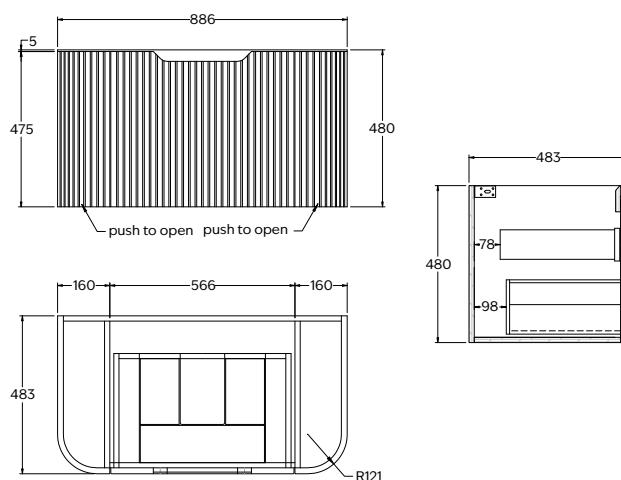

## SORA TIMBER 900 SINGLE DRAWER VANITY

Model:	VKS	Warranty:	5 years
Size:	900 x 490 x 480	Drawer runners:	Hettich soft close drawer, with two push-to-open side drawers
Installation:	Wall hung	Weight:	
Finish:	Stained ash timber veneer or white lacquer w/ matte protective coating	Note:	Internal makeup drawer with organiser included
Material:	Plywood, ash timber veneer		

### Colour Range:

Matte White

Light Ash

Smoked Ash

Walnut Ash

Dark Ash

Note: All measurements shown are in millimetres. Sizes are nominal.

Distributed by: