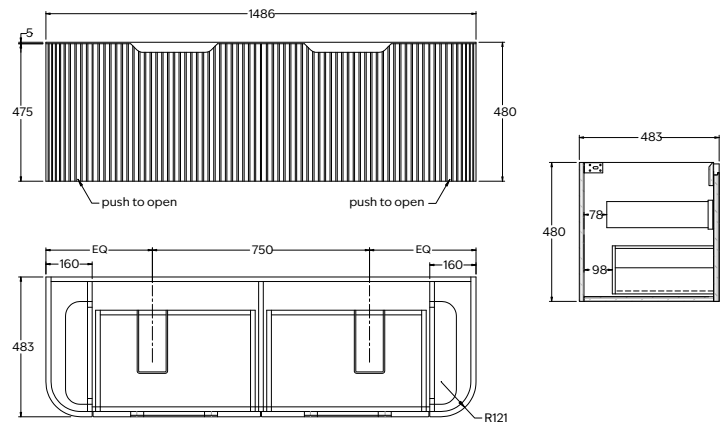

PRODUCT SPECIFICATION SHEET

*Additional vanity top options available

SORA TIMBER 1500 DOUBLE BASIN VANITY

Model:	VKS	Warranty:	5 years
Size:	1500 x 490 x 480	Drawer runners:	Hettich soft close drawer, with two push-to-open side drawers
Installation:	Wall hung	Weight:	
Finish:	Stained ash timber veneer or white lacquer w/ matte protective coating	Note:	Internal makeup drawer with organiser included
Material:	Plywood, ash timber veneer		

Colour Range:

Note: All measurements shown are in millimetres. Sizes are nominal.

Distributed by:

CODE
INTERIORS

In accordance with our continuous product development, Code interiors sizes and specifications outlined in these specifications are subject to change without notice. Information detailed in this document represents the actual product available at the time of printing this sheet. For the latest version of this technical sheet please visit www.codeinteriors.co.nz or contact your nearest stockist to confirm any questions prior to purchase.