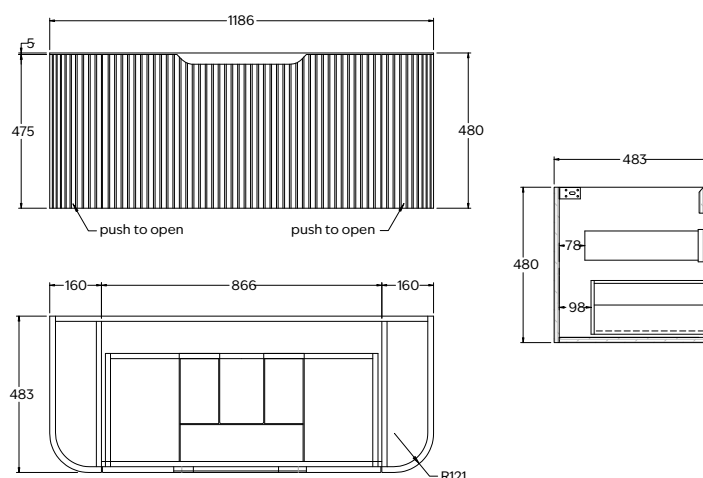

PRODUCT SPECIFICATION SHEET

*Additional vanity top options available

SORA TIMBER 1200 SINGLE DRAWER VANITY

Model:	VKS	Warranty:	5 years
Size:	1200 x 490 x 480	Drawer runners:	Hettich soft close drawer, with two push-to-open side drawers
Installation:	Wall hung	Weight:	
Finish:	Stained ash timber veneer or white lacquer w/ matte protective coating	Note:	Internal makeup drawer with organiser included
Material:	Plywood, ash timber veneer		

Colour Range:

Matte White

Light Ash

Smoked Ash

Walnut Ash

Dark Ash

Note: All measurements shown are in millimetres. Sizes are nominal.

Distributed by: