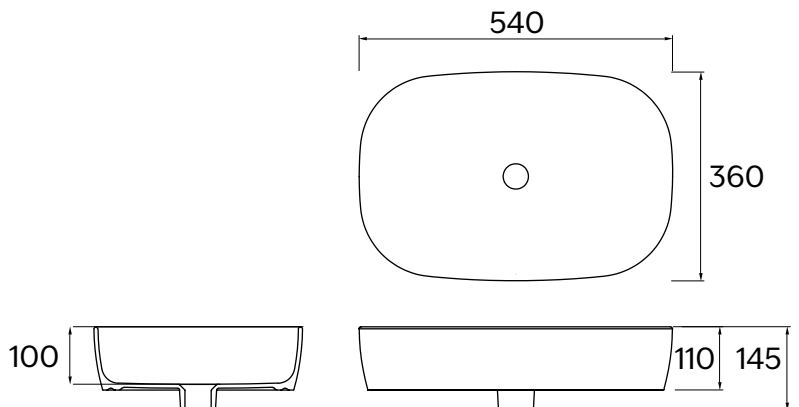

PURE OVAL CERAMIC BASIN 540

Model: CCB-RT540
Size: 540*360*110
Material: Ceramic
Installation: Counter top

Warranty: 10 years
Waste Size: 32mm
Overflow: No

Range colours:

Gloss White

Matte White

Light Grey

Matte Black

Note: All measurements shown are in millimetres. Sizes are nominal.