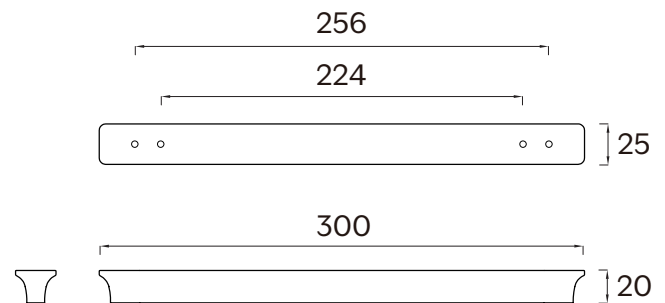

PURE HANDLE

Model: CH-28-300
 Size: 300 mm
 Material: Cast zinc alloy

Warranty: 1 year
 Weight: 408 g

Colour Range:

Note: All measurements shown are in millimetres. Sizes are nominal.