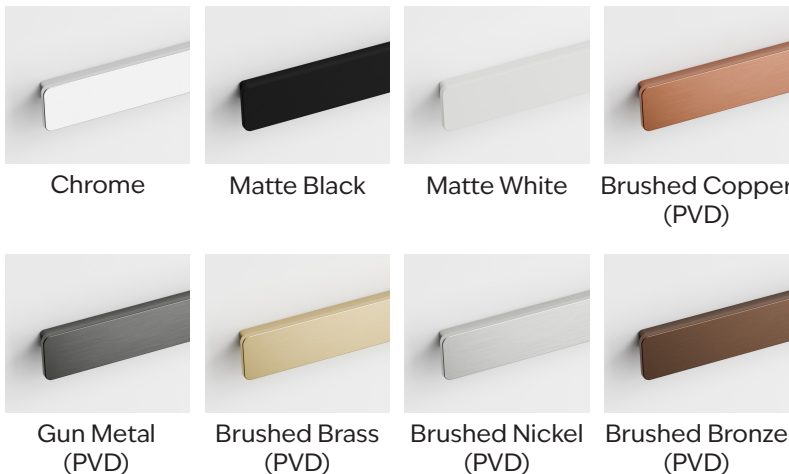

PURE HANDLE

Model: CH-28-300
 Size: 300 mm
 Material: Cast zinc alloy

Warranty: 1 year
 Weight: 408 g

Colour Range:

Note: All measurements shown are in millimetres. Sizes are nominal.