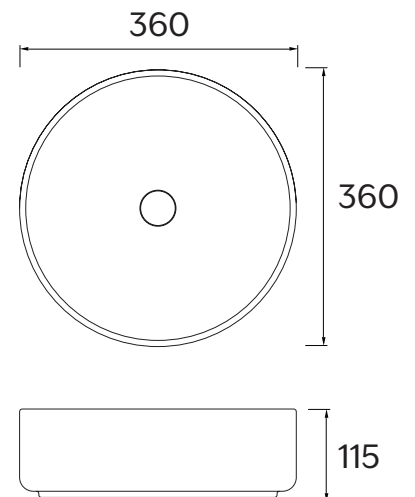

PURE ROUND CERAMIC BASIN 360

Model: CPVB
Size: 360D*115
Material: Ceramic
Installation: Counter top

Warranty: 10 years
Waste Size: 32mm
Overflow: No
Note: Colour matching ceramic waste lids are available for Core colour range only.

Core colour range:

Gloss White Matte White Light Grey Matte Black Dark Grey

New patterned finishes:

MOCHA CARRARA TRAVERTINE BIANCA SANDSTONE

Note: All measurements shown are in millimetres. Sizes are nominal.