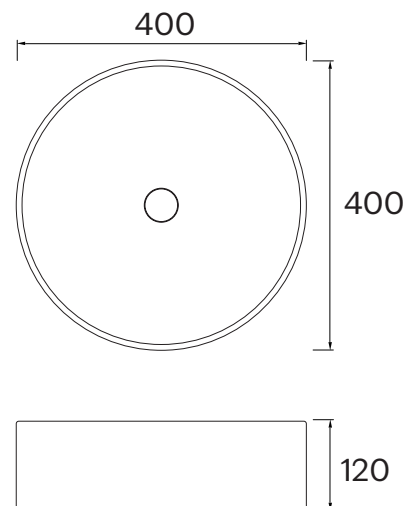

PURE ROUND CERAMIC BASIN 400

Model: CP4VB
Size: 400D*120
Material: Ceramic
Installation: Counter top

Warranty: 10 years
Waste Size: 32mm
Overflow: No
Note: Colour matching ceramic waste lids available

Colour range:

Gloss White

Matte White

Light Grey

Matte Black

Dark Grey

Note: All measurements shown are in millimetres. Sizes are nominal.