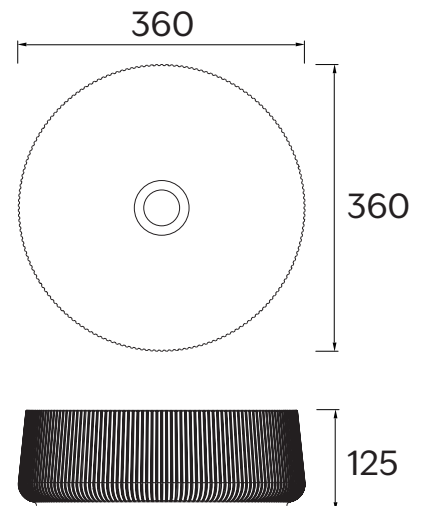

PURE PILLAR ROUND CERAMIC BASIN

Model: CCB-P360
Size: 360D*125
Material: Ceramic
Installation: Counter top

Warranty: 10 years
Waste Size: 32mm
Overflow: No
Note: Colour matching ceramic waste lids available

Colour range:

Gloss White

Matte White

Matte Black

Note: All measurements shown are in millimetres. Sizes are nominal.