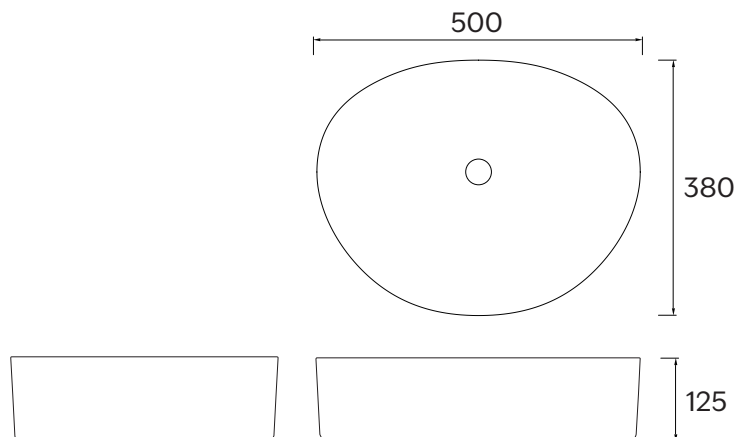

PURE LAGO CERAMIC BASIN

Model: CUB-V500
Size: 500*380*125
Material: Ceramic
Installation: Counter top

Warranty: 10 years
Waste Size: 32mm
Overflow: No
Note: Colour matching ceramic waste lids available

Colour range:

Gloss White

Matte White

Note: All measurements shown are in millimetres. Sizes are nominal.