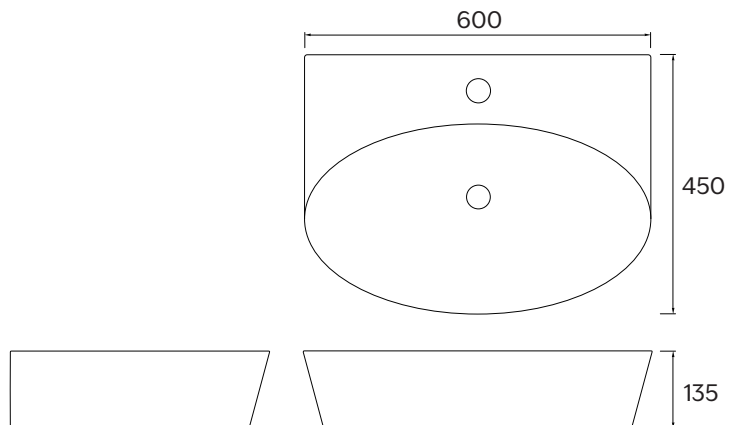

PURE ELLIPSE CERAMIC BASIN 600

Model: CUB-WH600
Size: 600*450*135
Material: Ceramic
Installation: Counter top

Warranty: 10 years
Waste Size: 32mm
Overflow: No
Note: Colour matching ceramic waste lids available

Colour range:

Gloss White

Matte White

Note: All measurements shown are in millimetres. Sizes are nominal.