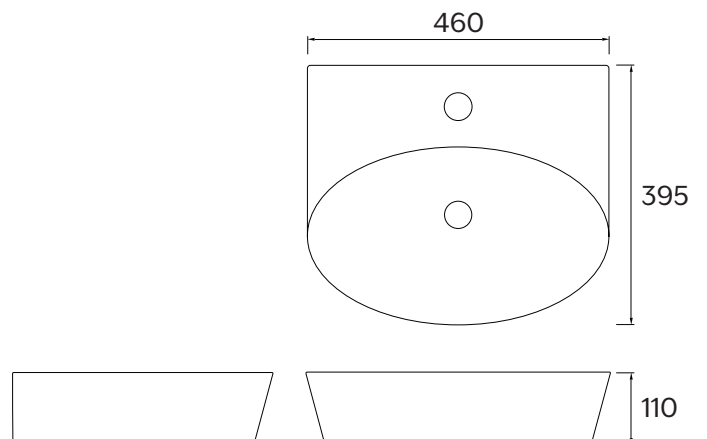

## PURE ELLIPSE CERAMIC BASIN 460

Model: CUB-WH460  
Size: 460\*395\*110  
Material: Ceramic  
Installation: Counter top

Warranty: 10 years  
Waste Size: 32mm  
Overflow: No  
Note: Colour matching ceramic waste lids available

Colour range:

Gloss White

Matte White

Note: All measurements shown are in millimetres. Sizes are nominal.