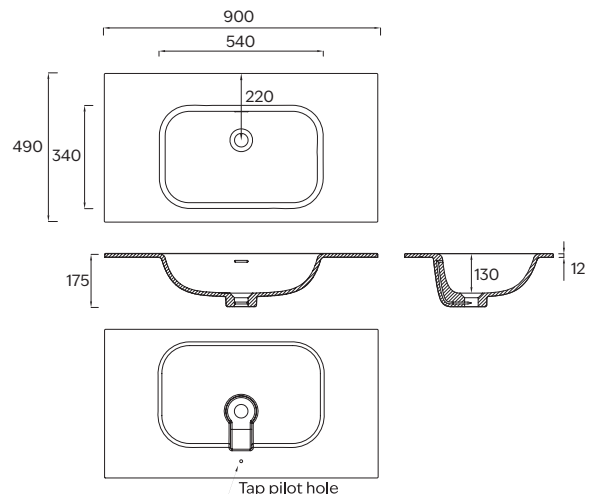

## NAVARRA 900 SINGLE BOWL VANITY TOP

Model:	CSS-NAV900	Waste Size:	32mm (not included)
Size:	900*490*12	Taphole:	No (centered pilot hole included on underside)
Material:	Solid Surface	Installation:	Vanity Mounted
Weight:	12Kg	Warranty:	10 Years
Overflow:	Yes	Note:	35mm tap hole saw included

Colour range:

Matte White

Gloss White

Note: All measurements shown are in millimetres. Sizes are nominal.