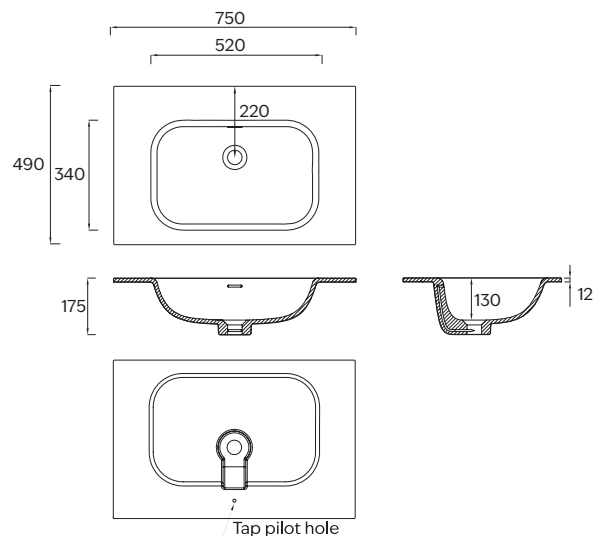

NAVARRA 750 SINGLE BOWL VANITY TOP

Model:	CSS-NAV750	Waste Size:	32mm (not included)
Size:	750*490*12	Taphole:	No (centered pilot hole included on underside)
Material:	Solid Surface	Installation:	Vanity Mounted
Weight:	11Kg	Warranty:	10 Years
Overflow:	Yes	Note:	35mm tap hole saw included

Colour range:

Matte White

Gloss White

Note: All measurements shown are in millimetres. Sizes are nominal.