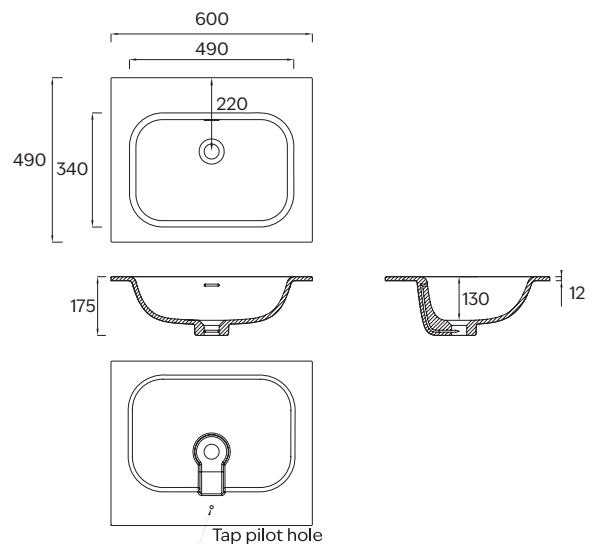

## NAVARRA 600 SINGLE BOWL VANITY TOP

Model:	CSS-NAV600	Waste Size:	32mm (not included)
Size:	600*490*12	Taphole:	No (centered pilot hole included on underside)
Material:	Solid Surface	Installation:	Vanity Mounted
Weight:	10Kg	Warranty:	10 Years
Overflow:	Yes	Note:	35mm tap hole saw included

Colour range:

Matte White

Gloss White

Note: All measurements shown are in millimetres. Sizes are nominal.