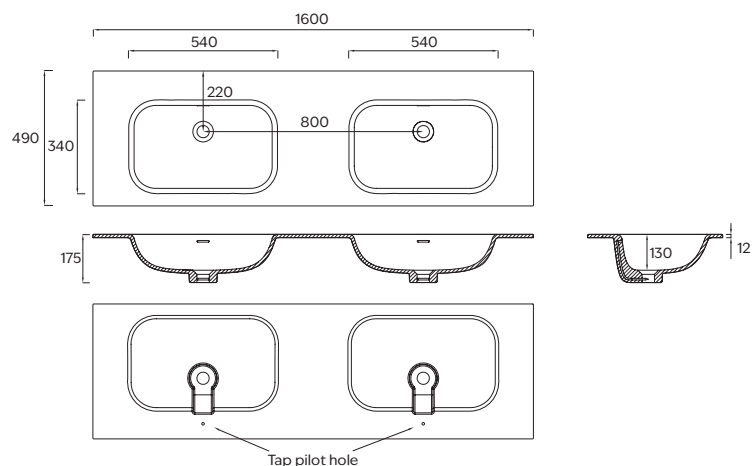

NAVARRA 1600 DOUBLE BOWL VANITY TOP

Model: CSS-NAV1600DB
 Size: 1600*490*12
 Material: Solid Surface
 Weight: 22Kg
 Overflow: Yes

Waste Size: 32mm (not included)
 Taphole: No (centered pilot hole included on underside)
 Installation: Vanity Mounted
 Warranty: 10 Years
 Note: 35mm tap hole saw included

Colour range:

Matte White

Gloss White

Note: All measurements shown are in millimetres. Sizes are nominal.