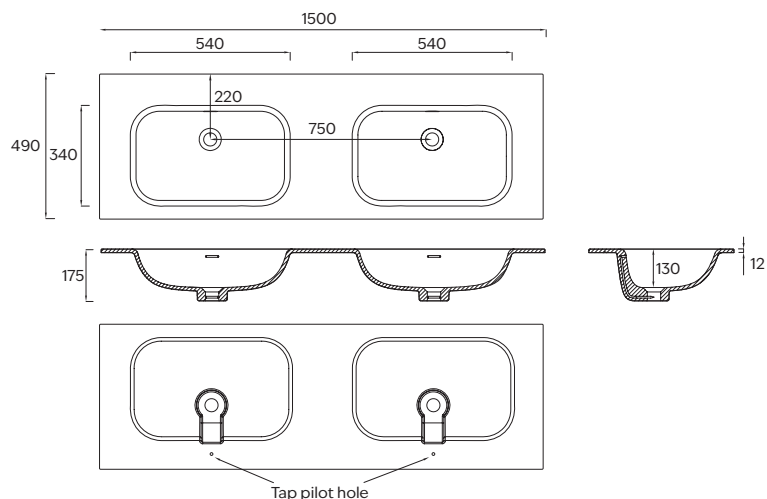

## NAVARRA 1500 DOUBLE BOWL VANITY TOP

Model:	CSS-NAV1500DB	Waste Size:	32mm (not included)
Size:	1500*490*12	Taphole:	No (centered pilot hole included on underside)
Material:	Solid Surface	Installation:	Vanity Mounted
Weight:	21Kg	Warranty:	10 Years
Overflow:	Yes	Note:	35mm tap hole saw included

Colour range:

Matte White

Gloss White

Note: All measurements shown are in millimetres. Sizes are nominal.