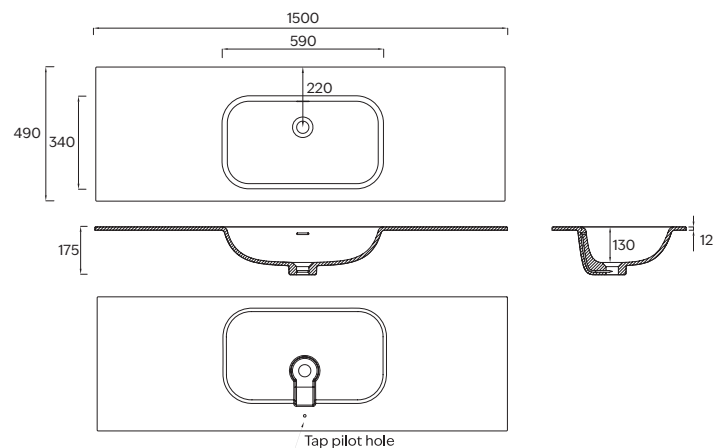

## NAVARRA 1500 SINGLE BOWL VANITY TOP

Model:	CSS-NAV1500	Waste Size:	32mm (not included)
Size:	1500*490*12	Taphole:	No (centered pilot hole included on underside)
Material:	Solid Surface	Installation:	Vanity Mounted
Weight:	18Kg	Warranty:	10 Years
Overflow:	Yes	Note:	35mm tap hole saw included

Colour range:

Matte White

Gloss White

Note: All measurements shown are in millimetres. Sizes are nominal.