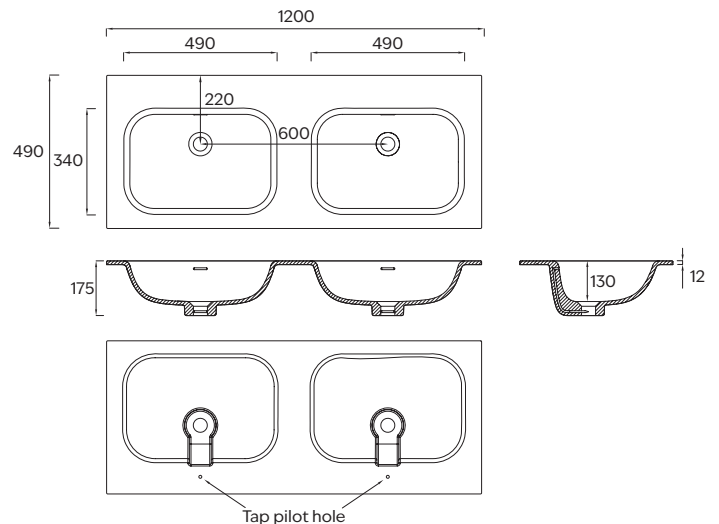

NAVARRA 1200 DOUBLE BOWL VANITY TOP

Model:	CSS-NAV1200DB	Waste Size:	32mm (not included)
Size:	1200*490*12	Taphole:	No (centered pilot hole included on underside)
Material:	Solid Surface	Installation:	Vanity Mounted
Weight:	19Kg	Warranty:	10 Years
Overflow:	Yes	Note:	35mm tap hole saw included

Colour range:

Matte White

Gloss White

Note: All measurements shown are in millimetres. Sizes are nominal.