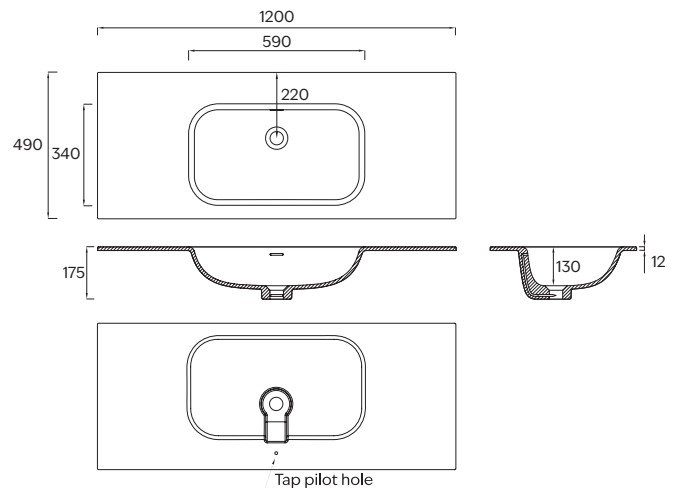

## NAVARRA 1200 SINGLE BOWL VANITY TOP

Model:	CSS-NAV1200	Waste Size:	32mm (not included)
Size:	1200*490*12	Taphole:	No (centered pilot hole included on underside)
Material:	Solid Surface	Installation:	Vanity Mounted
Weight:	15Kg	Warranty:	10 Years
Overflow:	Yes	Note:	35mm tap hole saw included

Colour range:

Matte White

Gloss White

Note: All measurements shown are in millimetres. Sizes are nominal.