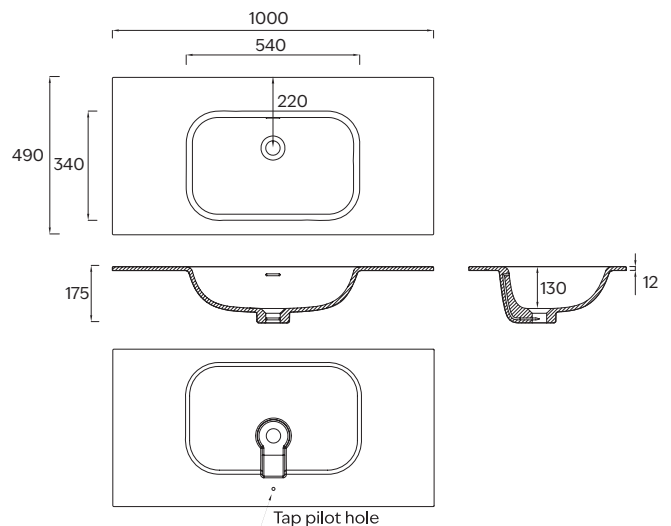

NAVARRA 1000 SINGLE BOWL VANITY TOP

Model:	CSS-NAV1000	Waste Size:	32mm (not included)
Size:	1000*490*12	Taphole:	No (centered pilot hole included on underside)
Material:	Solid Surface	Installation:	Vanity Mounted
Weight:	13Kg	Warranty:	10 Years
Overflow:	Yes	Note:	35mm tap hole saw included

Colour range:

Matte White

Gloss White

Note: All measurements shown are in millimetres. Sizes are nominal.