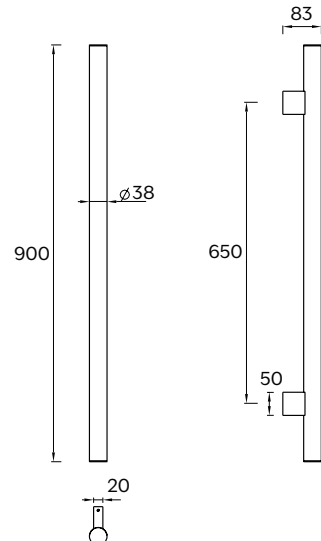

## NATURE VERTICAL HEATED TOWEL RAIL

Model: CSRV-10-900  
 Size: 900h x 38w  
 Material: 304 Stainless Steel  
 Voltage: 12V  
 Power: 18W

IP Rating: IP55  
 Warranty: 5 years  
 Weight: 18.3Kg  
 Note: Rail can be mounted with wiring through top or bottom leg. Fixings must be made into timber.

### Colour Range:

Chrome

Matte Black

Brushed Nickel  
(PVD)

Gun Metal  
(PVD)

Brushed Brass  
(PVD)

Brushed Bronze  
(PVD)

Note: All measurements shown are in millimetres. Sizes are nominal.