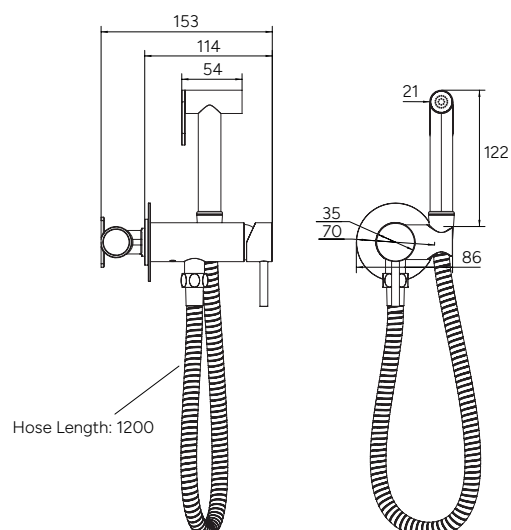

PRODUCT SPECIFICATION SHEET

NATURE BIDET SPRAY WITH MIXER

Model: CT-31000
Material: Brass
Installation: Wall mount, must be installed in accordance with AS/NZS 3500.1, which requires installation of a high hazard back-flow prevention device (not supplied)

Pressure type: Mains Pressure
Warranty: 10 years
Note: Includes 1.2m metal hose

Colour range:

Chrome

Matte Black

Brushed Bronze

Brushed Brass

Gunmetal

Brushed Nickel

Note: All measurements shown are in millimetres. Sizes are nominal.

Distributed by:

CODE
INTERIORS

In accordance with our continuous product development, Code interiors sizes and specifications outlined in these specifications are subject to change without notice. Information detailed in this document represents the actual product available at the time of printing this sheet. For the latest version of this technical sheet please visit www.codeinteriors.co.nz or contact your nearest stockist to confirm any questions prior to purchase.