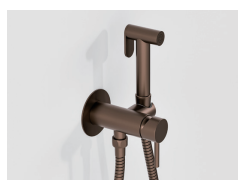

PRODUCT SPECIFICATION SHEET

NATURE BIDET SPRAY WITH MIXER

Model: CT-31000
Material: Brass
Installation: Wall mount, must be installed in accordance with AS/NZS 3500.1, which requires installation of a high hazard back-flow prevention device (not supplied)

Pressure type: Mains Pressure
Warranty: 10 years
Note: Includes 1.2m metal hose

Colour range:

Chrome

Matte Black

Brushed Bronze

Brushed Brass

Gunmetal

Brushed Nickel