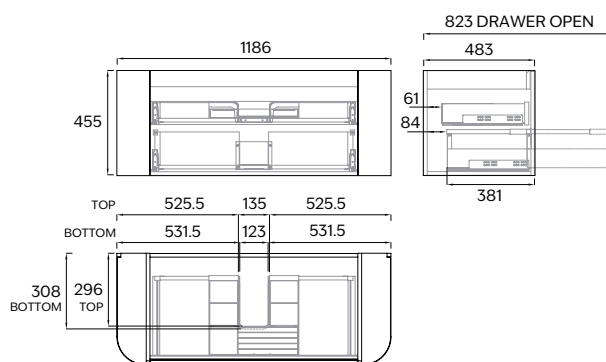

## NATURE 1200 SINGLE DRAWER VANITY

Model:	NA1200 1D	Internal cabinet colour:	Grey
Size:	1186 x 483 x 455	Warranty:	5 years
Material:	Plywood, MDF	Drawer runners:	Hettich soft close
Installation:	Wall hung	Weight:	35kg
Finish:	Matte thermofoil	Note:	Includes internal makeup drawer

### Profile options:

Axel

Orchard

Pillar

Note: All measurements shown are in millimetres. Sizes are nominal.

Distributed by:

CODE  
INTERIORS

In accordance with our continuous product development, Code interiors sizes and specifications outlined in these specifications are subject to change without notice. Information detailed in this document represents the actual product available at the time of printing this sheet. For the latest version of this technical sheet please visit [www.codeinteriors.co.nz](http://www.codeinteriors.co.nz) or contact your nearest stockist to confirm any questions prior to purchase.