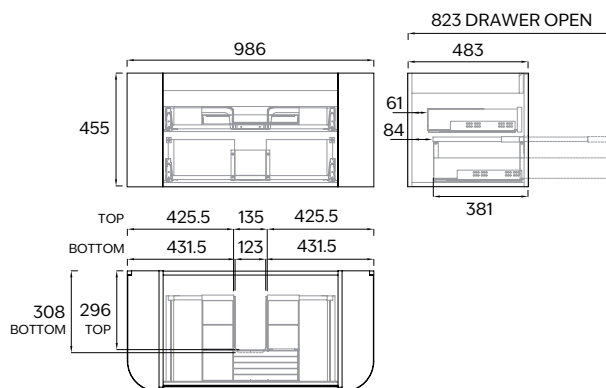

PRODUCT SPECIFICATION SHEET

*Axel profile shown, additional vanity top and handle options available

NATURE 1000 SINGLE DRAWER VANITY

Model:	NA1000 1D	Internal cabinet colour:	Grey
Size:	986 x 483 x 455	Warranty:	5 years
Material:	Plywood, MDF	Drawer runners:	Hettich soft close
Installation:	Wall hung	Weight:	31kg
Finish:	Matte thermofoil	Note:	Includes internal makeup drawer

Pillar

Note: All measurements shown are in millimetres. Sizes are nominal.

Distributed by:

CODE
INTERIORS

In accordance with our continuous product development, Code interiors sizes and specifications outlined in these specifications are subject to change without notice. Information detailed in this document represents the actual product available at the time of printing this sheet. For the latest version of this technical sheet please visit www.codeinteriors.co.nz or contact your nearest stockist to confirm any questions prior to purchase.