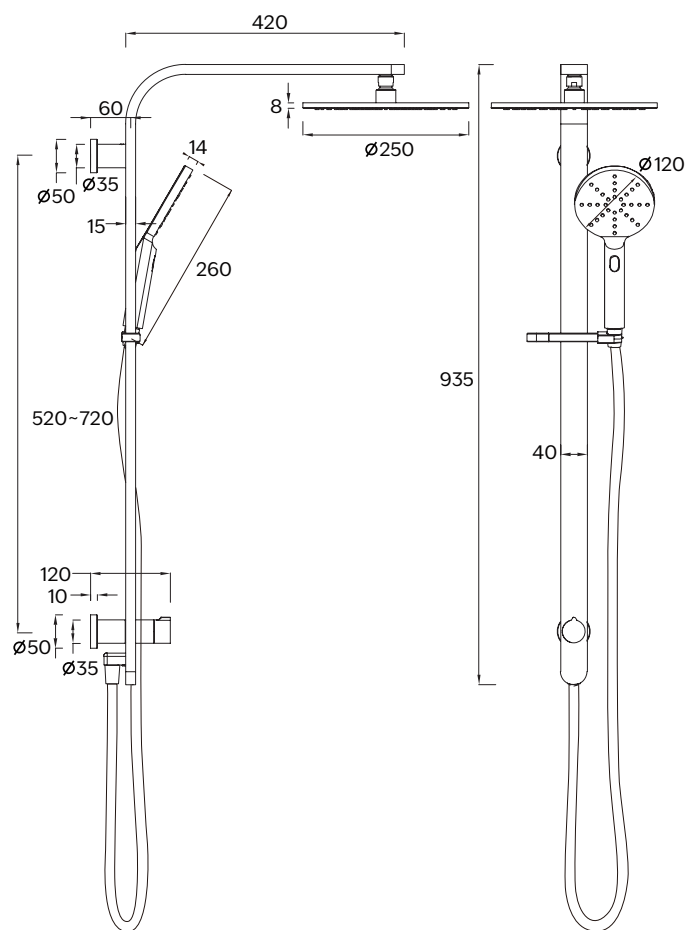

PRODUCT SPECIFICATION SHEET

Note: All measurements shown are in millimetres. Sizes are nominal.

LINEARE SHOWER COLUMN

Model: CSK-481
 Material: Brass & ABS
 Rail Length: 935mm
 Installation: Wall mount, adjustable 520 - 720
 WELS rating: 3 Stars

Warranty: 10 year
 Handshower: 3 function, 120mm Ø
 Note: 1/2" BSP female connection, bottom inlet.
 Rainhead: Single function, 250mm Ø

Colour Range:

Chrome

Matte Black

Brushed Nickel

Brushed Brass

Gunmetal