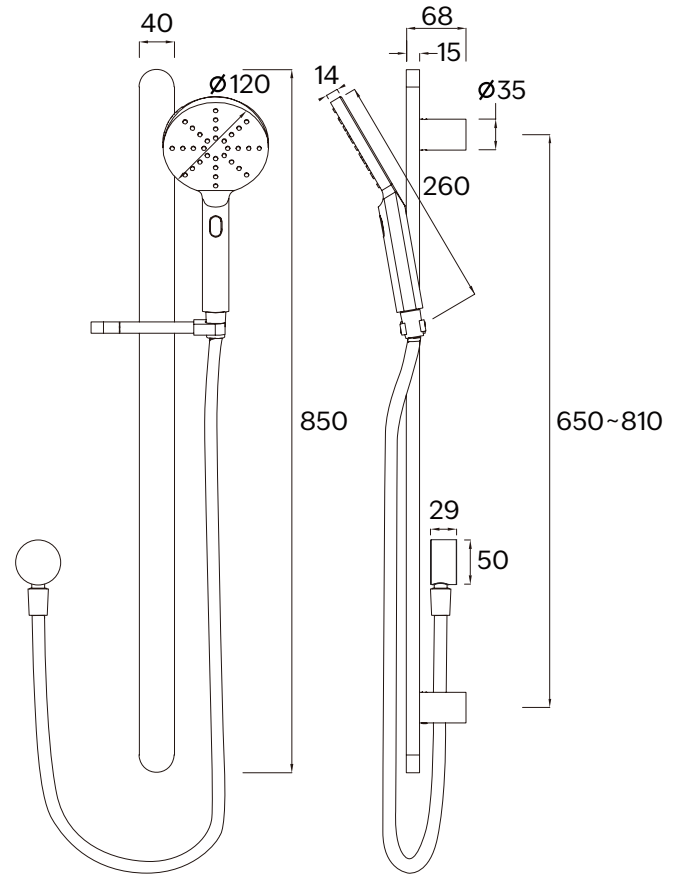

PRODUCT SPECIFICATION SHEET

Note: All measurements shown are in millimetres. Sizes are nominal.

LINEARE ROUND SLIDE SHOWER

Model: CSK-361
 Material: Brass & ABS
 Rail Length: 850mm
 Installation: Wall mount, adjustable 650 - 810
 WELS rating: 3 Stars

Warranty: 10 year
 Handshower: 3 function, 120mm Ø
 Note: 1/2" BSP female wall elbow and 1.5m smooth hose included.

Colour Range:

Chrome

Matte Black

Brushed Nickel

Brushed Brass

Gunmetal

Brushed Bronze