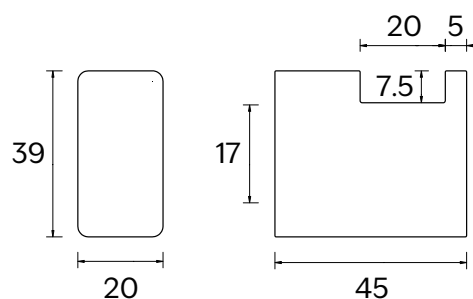

PRODUCT SPECIFICATION SHEET

LINEARE ROBE HOOK

Model: CA-41000
Size: 39 x 20 x 45 mm
Material: 304 Stainless Steel

Warranty: 2 year
Weight: 0.2kg

Colour Range:

Chrome

Matte Black

Gun Metal
(PVD)

Brushed Brass
(PVD)

Brushed Nickel
(PVD)

Brushed Bronze
(PVD)

Note: All measurements shown are in millimetres. Sizes are nominal.

Distributed by:

CODE
INTERIORS

In accordance with our continuous product development, Code interiors sizes and specifications outlined in these specifications are subject to change without notice. Information detailed in this document represents the actual product available at the time of printing this sheet. For the latest version of this technical sheet please visit www.codeinteriors.co.nz or contact your nearest stockist to confirm any questions prior to purchase.