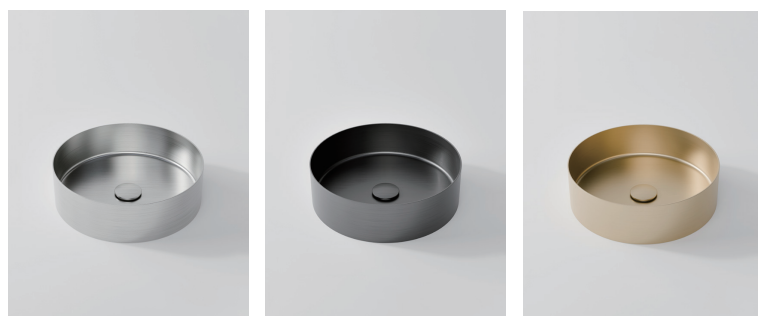

PRODUCT SPECIFICATION SHEET

FUSION ROUND STAINLESS STEEL BASIN

Model: FSR-380
Size: 377Ø x 110
Material: Stainless steel
Installation: Counter top
Waste Size: 32mm

Overflow: No
Weight: 4.4kg
Warranty: 10 years
Note: Includes pop up waste with matching lid

Colour range:

Brushed Stainless

Gunmetal

Brushed Brass

Note: All measurements shown are in millimetres. Sizes are nominal.

Distributed by:

CODE
INTERIORS

In accordance with our continuous product development, Code interiors sizes and specifications outlined in these specifications are subject to change without notice. Information detailed in this document represents the actual product available at the time of printing this sheet. For the latest version of this technical sheet please visit www.codeinteriors.co.nz or contact your nearest stockist to confirm any questions prior to purchase.