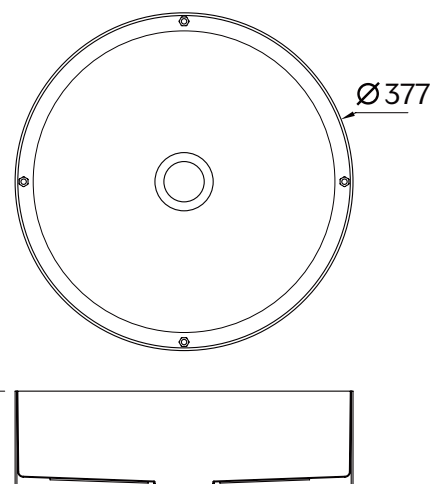

PRODUCT SPECIFICATION SHEET

FUSION ROUND STAINLESS STEEL BASIN

Model: FSR-380
Size: 377Ø x 110
Material: Stainless steel
Installation: Counter top
Waste Size: 32mm

Overflow: No
Weight: 4.4kg
Warranty: 10 years
Note: Includes pop up waste with matching lid

Colour range:

Brushed Stainless

Gunmetal

Brushed Brass

Note: All measurements shown are in millimetres. Sizes are nominal.

Distributed by:

CODE
INTERIORS

In accordance with our continuous product development, Code interiors sizes and specifications outlined in these specifications are subject to change without notice. Information detailed in this document represents the actual product available at the time of printing this sheet. For the latest version of this technical sheet please visit www.codeinteriors.co.nz or contact your nearest stockist to confirm any questions prior to purchase.