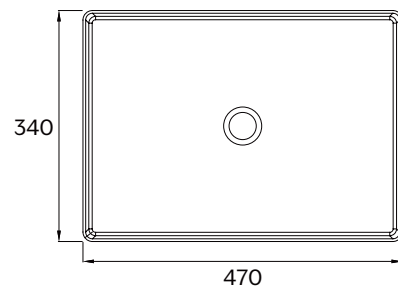

PRODUCT SPECIFICATION SHEET

FUSION RECTANGLE STAINLESS STEEL BASIN

Model: FSRT-470
Size: 470 x 340 x 110
Material: Stainless steel
Installation: Counter top
Waste Size: 32mm

Overflow: No
Weight: 6.9kg
Warranty: 10 years
Note: Includes pop up waste with matching lid

Colour range:

Brushed Stainless

Gunmetal

Brushed Brass

Note: All measurements shown are in millimetres. Sizes are nominal.

Distributed by:

CODE
INTERIORS

In accordance with our continuous product development, Code interiors sizes and specifications outlined in these specifications are subject to change without notice. Information detailed in this document represents the actual product available at the time of printing this sheet. For the latest version of this technical sheet please visit www.codeinteriors.co.nz or contact your nearest stockist to confirm any questions prior to purchase.