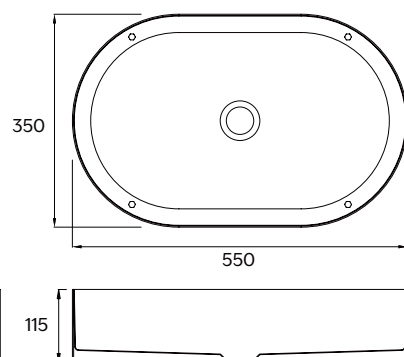

PRODUCT SPECIFICATION SHEET

FUSION OVAL STAINLESS STEEL BASIN

Model: FSOV-550
Size: 550 x 350 x 115
Material: Stainless steel
Installation: Counter top
Waste Size: 32mm

Overflow: No
Weight: 4.5kg
Warranty: 10 years
Note: Includes pop up waste with matching lid

Colour range:

Brushed Stainless

Gunmetal

Brushed Brass

Note: All measurements shown are in millimetres. Sizes are nominal.

Distributed by:

CODE
INTERIORS

In accordance with our continuous product development, Code interiors sizes and specifications outlined in these specifications are subject to change without notice. Information detailed in this document represents the actual product available at the time of printing this sheet. For the latest version of this technical sheet please visit www.codeinteriors.co.nz or contact your nearest stockist to confirm any questions prior to purchase.