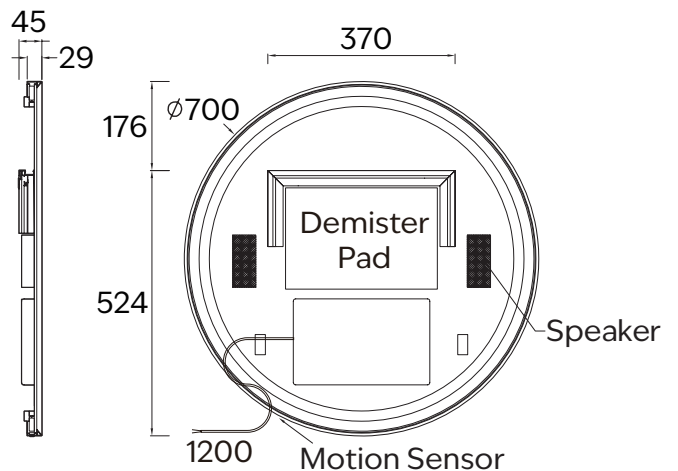

AURA FRAMED ROUND LED MIRROR 700

Model:	CM-LED-29-R700	IP Rating:	IP44
Size:	700D*45	Warranty:	5 years
LED Type:	Back lit & Dimmable	Weight:	SS frame - 7.6Kg, Aluminium frame - 6.9Kg
LED Colour Temperature:	Warm 3500K	Note:	Includes demister pad & safety film backing.
Switch:	Motion Sensor		Demister pad operates when light is active.
Demister Pad:	Yes		Coated aluminium frame for Matte Black finish.
Bluetooth Speaker:	Yes		All other finishes are PVD coat on stainless steel frame.

Core range colours:

Brushed Nickel Brushed Brass Matt Black

Brushed Bronze Gun Metal

Note: All measurements shown are in millimetres. Sizes are nominal.

AURA FRAMED ROUND LED MIRROR 850

Model:	CM-LED-29-R850	IP Rating:	IP44
Size:	850D*45	Warranty:	5 years
LED Type:	Back lit & Dimmable	Weight:	SS frame - 10.3Kg, Aluminium frame - 9.4Kg
LED Colour Temperature:	Warm 3500K	Note:	Includes demister pad & safety film backing.
Switch:	Motion Sensor		Demister pad operates when light is active.
Demister Pad:	Yes		Coated aluminium frame for Matte Black finish.
Bluetooth Speaker:	Yes		All other finishes are PVD coat on stainless steel frame.

Core range colours:

Brushed Nickel

Brushed Brass

Matt Black

Brushed Bronze

Gun Metal

Note: All measurements shown are in millimetres. Sizes are nominal.

AURA FRAMED ROUND LED MIRROR 1050

Model:	CM-LED-29-R1050	IP Rating:	IP44
Size:	1050D*45	Warranty:	5 years
LED Type:	Back lit & Dimmable	Weight:	SS frame - 14.8Kg, Aluminium frame - 13.7Kg
LED Colour Temperature:	Warm 3500K	Note:	Includes demister pad & safety film backing.
Switch:	Motion Sensor		Demister pad operates when light is active.
Demister Pad:	Yes		Coated aluminium frame for Matte Black finish.
Bluetooth Speaker:	Yes		All other finishes are PVD coat on stainless steel frame.