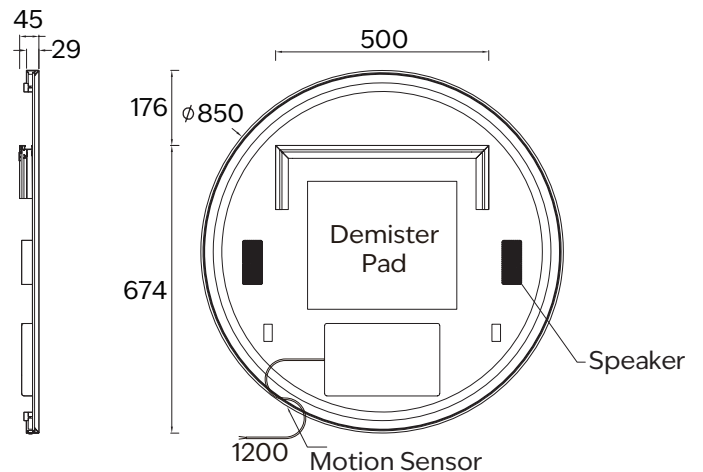

AURA FRAMED ROUND LED MIRROR 700

Model:	CM-LED-29-R700	IP Rating:	IP44
Size:	700D*45	Warranty:	5 years
LED Type:	Back lit & Dimmable	Weight:	SS frame - 7.6Kg, Aluminium frame - 6.9Kg
LED Colour Temperature:	Warm 3500K	Note:	Includes demister pad & safety film backing.
Switch:	Motion Sensor		Demister pad operates when light is active.
Demister Pad:	Yes		Coated aluminium frame for Matte Black finish.
Bluetooth Speaker:	Yes		All other finishes are PVD coat on stainless steel frame.

Core range colours:

Brushed Nickel Brushed Brass Matt Black

Brushed Bronze Gun Metal

Note: All measurements shown are in millimetres. Sizes are nominal.

AURA FRAMED ROUND LED MIRROR 850

Model:	CM-LED-29-R850	IP Rating:	IP44
Size:	850D*45	Warranty:	5 years
LED Type:	Back lit & Dimmable	Weight:	SS frame - 10.3Kg, Aluminium frame - 9.4Kg
LED Colour Temperature:	Warm 3500K	Note:	Includes demister pad & safety film backing.
Switch:	Motion Sensor		Demister pad operates when light is active.
Demister Pad:	Yes		Coated aluminium frame for Matte Black finish.
Bluetooth Speaker:	Yes		All other finishes are PVD coat on stainless steel frame.

Core range colours:

Brushed Nickel

Brushed Brass

Matt Black

Brushed Bronze

Gun Metal

Note: All measurements shown are in millimetres. Sizes are nominal.

AURA FRAMED ROUND LED MIRROR 1050

Model:	CM-LED-29-R1050	IP Rating:	IP44
Size:	1050D*45	Warranty:	5 years
LED Type:	Back lit & Dimmable	Weight:	SS frame - 14.8Kg, Aluminium frame - 13.7Kg
LED Colour Temperature:	Warm 3500K	Note:	Includes demister pad & safety film backing.
Switch:	Motion Sensor		Demister pad operates when light is active.
Demister Pad:	Yes		Coated aluminium frame for Matte Black finish.
Bluetooth Speaker:	Yes		All other finishes are PVD coat on stainless steel frame.