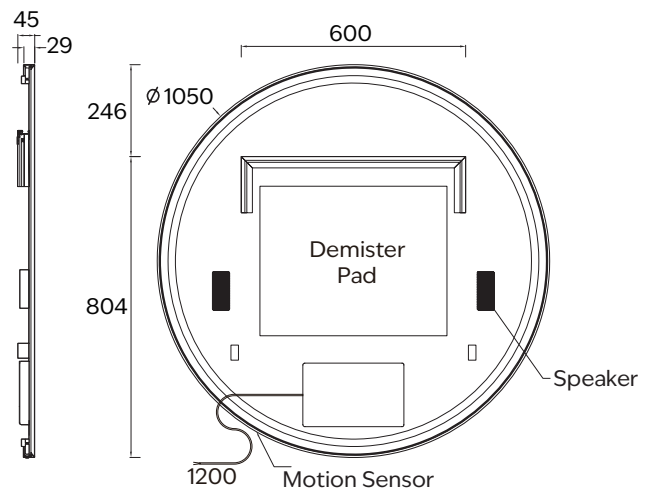

AURA FRAMED ROUND LED MIRROR 700

Model:	CM-LED-29-R700	IP Rating:	IP44
Size:	700D*45	Warranty:	5 years
LED Type:	Back lit & Dimmable	Weight:	SS frame - 7.6Kg, Aluminium frame - 6.9Kg
LED Colour Temperature:	Warm 3500K	Note:	Includes demister pad & safety film backing.
Switch:	Motion Sensor		Demister pad operates when light is active.
Demister Pad:	Yes		Coated aluminium frame for Matte Black finish.
Bluetooth Speaker:	Yes		All other finishes are PVD coat on stainless steel frame.

Core range colours:

Brushed Nickel Brushed Brass Matt Black

Brushed Bronze Gun Metal

Note: All measurements shown are in millimetres. Sizes are nominal.

AURA FRAMED ROUND LED MIRROR 850

Model:	CM-LED-29-R850	IP Rating:	IP44
Size:	850D*45	Warranty:	5 years
LED Type:	Back lit & Dimmable	Weight:	SS frame - 10.3Kg, Aluminium frame - 9.4Kg
LED Colour Temperature:	Warm 3500K	Note:	Includes demister pad & safety film backing.
Switch:	Motion Sensor		Demister pad operates when light is active.
Demister Pad:	Yes		Coated aluminium frame for Matte Black finish.
Bluetooth Speaker:	Yes		All other finishes are PVD coat on stainless steel frame.

Model:	CM-LED-29-R1050	IP Rating:	IP44
Size:	1050D*45	Warranty:	5 years
LED Type:	Back lit & Dimmable	Weight:	SS frame - 14.8Kg, Aluminium frame - 13.7Kg
LED Colour Temperature:	Warm 3500K	Note:	Includes demister pad & safety film backing.
Switch:	Motion Sensor		Demister pad operates when light is active.
Demister Pad:	Yes		Coated aluminium frame for Matte Black finish.
Bluetooth Speaker:	Yes		All other finishes are PVD coat on stainless steel frame.

Core range colours:

Brushed Nickel

Brushed Brass

Matt Black

Brushed Bronze

Gun Metal

Note: All measurements shown are in millimetres. Sizes are nominal.