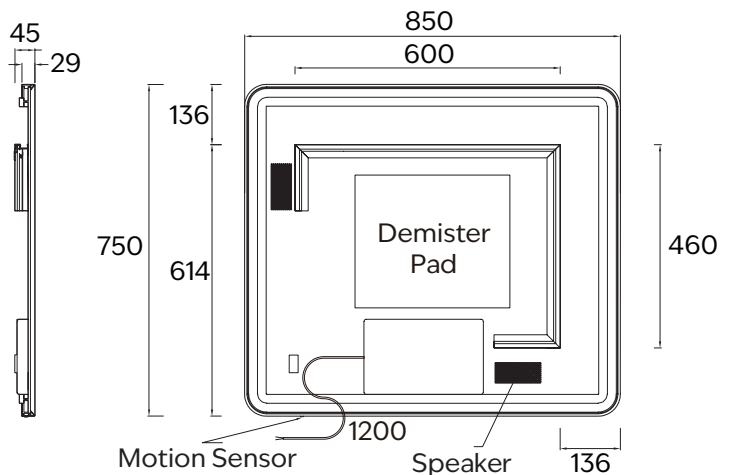

## AURA FRAMED RECTANGLE LED MIRROR 850X750

Model:	CM-LED-29-RT8575	IP Rating:	IP44
Size:	850*750*45	Warranty:	5 years
LED Type:	Back lit & Dimmable	Weight:	SS frame - 12.1Kg, Aluminium frame - 10.7Kg
LED Colour Temperature:	Warm 3500K	Note:	Includes demister pad & safety film backing.
Switch:	Motion Sensor		Demister pad operates when light is active.
Demister Pad:	Yes		Coated aluminium frame for Matte Black finish.
Bluetooth Speaker:	Yes		All other finishes are PVD coat on stainless steel frame.

Core range colours:

Brushed Nickel

Brushed Brass

Matt Black

Brushed Bronze

Gun Metal

Note: All measurements shown are in millimetres. Sizes are nominal.