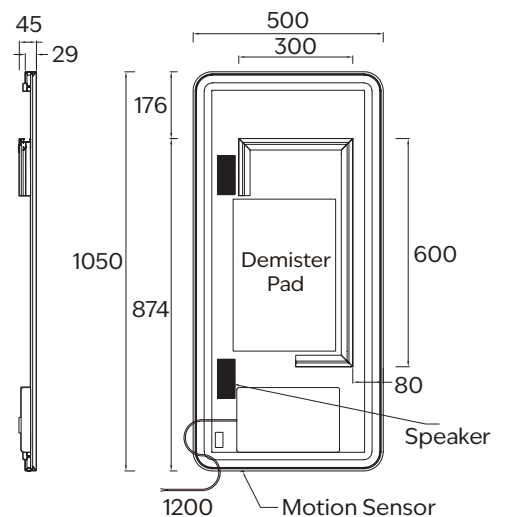

## AURA FRAMED RECTANGLE LED MIRROR 500X1050

Model:	CM-LED-29-RT5010	IP Rating:	IP44
Size:	500*1050*45	Warranty:	5 years
LED Type:	Back lit & Dimmable	Weight:	SS frame - 9.1Kg, Aluminium frame - 8Kg
LED Colour Temperature:	Warm 3500K	Note:	Includes demister pad & safety film backing.
Switch:	Motion Sensor		Demister pad operates when light is active.
Demister Pad:	Yes		Coated aluminium frame for Matte Black finish.
Bluetooth Speaker:	Yes		All other finishes are PVD coat on stainless steel frame.

### Core range colours:

Brushed Nickel

Brushed Brass

Matt Black

Brushed Bronze

Gun Metal

Note: All measurements shown are in millimetres. Sizes are nominal.