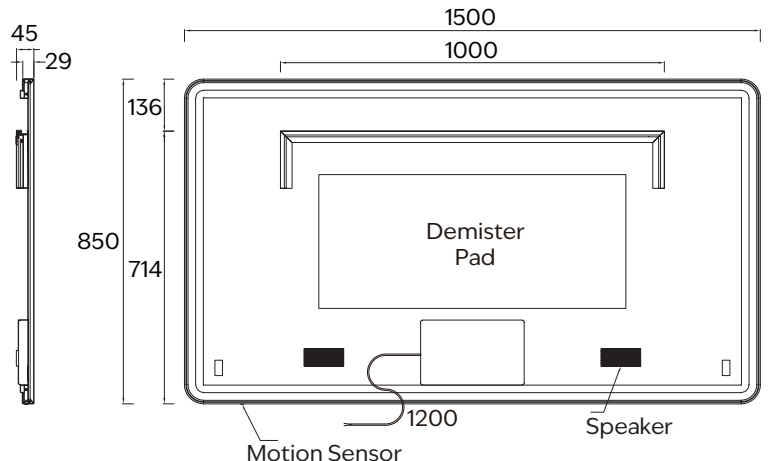

AURA FRAMED RECTANGLE LED MIRROR 1500X850

Model:	CM-LED-29-RT1585	IP Rating:	IP44
Size:	1500*850*45	Warranty:	5 years
LED Type:	Back lit & Dimmable	Weight:	SS frame - 21.5Kg, Aluminium frame - 19.5Kg
LED Colour Temperature:	Warm 3500K	Note:	Includes demister pad & safety film backing.
Switch:	Motion Sensor		Demister pad operates when light is active.
Demister Pad:	Yes		Coated aluminium frame for Matte Black finish.
Bluetooth Speaker:	Yes		All other finishes are PVD coat on stainless steel frame.

Core range colours:

Brushed Nickel

Brushed Brass

Matt Black

Brushed Bronze

Gun Metal

Note: All measurements shown are in millimetres. Sizes are nominal.