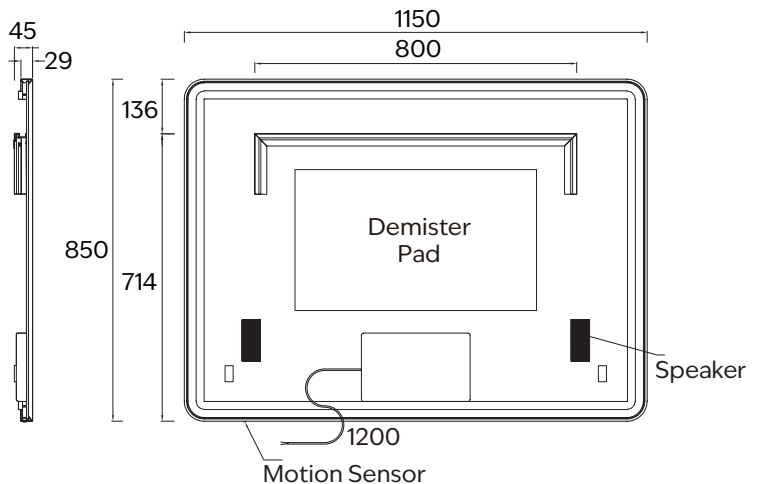

## AURA FRAMED RECTANGLE LED MIRROR 1150X850

Model:	CM-LED-29-RT1185	IP Rating:	IP44
Size:	1150*850*45	Warranty:	5 years
LED Type:	Back lit & Dimmable	Weight:	SS frame - 17.1Kg, Aluminium frame - 15.3Kg
LED Colour Temperature:	Warm 3500K	Note:	Includes demister pad & safety film backing.
Switch:	Motion Sensor		Demister pad operates when light is active.
Demister Pad:	Yes		Coated aluminium frame for Matte Black finish.
Bluetooth Speaker:	Yes		All other finishes are PVD coat on stainless steel frame.

Core range colours:

Brushed Nickel

Brushed Brass

Matt Black

Brushed Bronze

Gun Metal

Note: All measurements shown are in millimetres. Sizes are nominal.