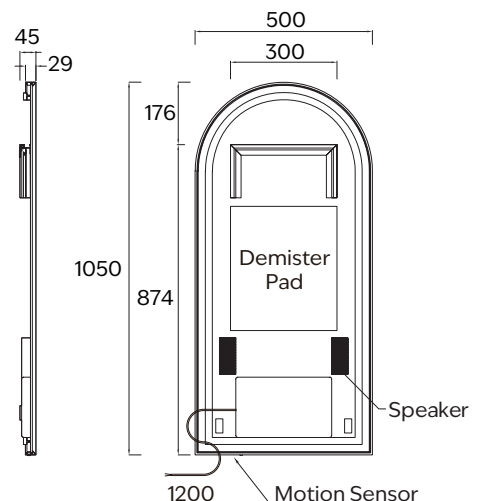

AURA FRAMED ARCH LED MIRROR 500X1050

Model:	CM-LED-29-A5010	IP Rating:	IP44
Size:	500*1050*45	Warranty:	5 years
LED Type:	Back lit & Dimmable	Weight:	SS frame - 9.7Kg, Aluminium frame - 8.5Kg
LED Colour Temperature:	Warm 3500K	Note:	Includes demister pad & safety film backing.
Switch:	Motion Sensor		Demister pad operates when light is active.
Demister Pad:	Yes		Coated aluminium frame for Matte Black finish.
Bluetooth Speaker:	Yes		All other finishes are PVD coat on stainless steel frame.

Core range colours:

Brushed Nickel

Brushed Brass

Matt Black

Brushed Bronze

Gun Metal

Note: All measurements shown are in millimetres. Sizes are nominal.