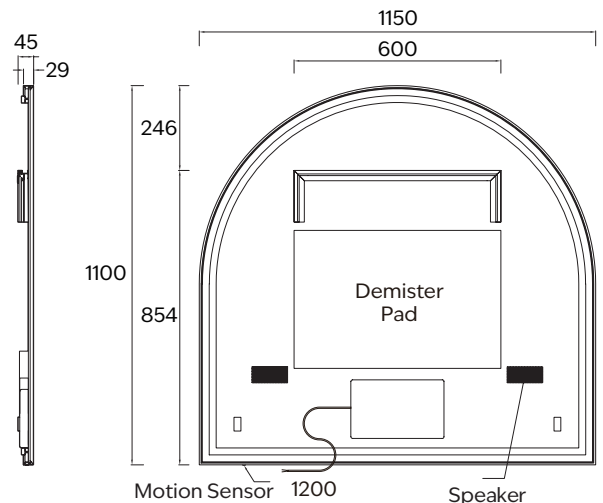

AURA FRAMED ARCH LED MIRROR 1150X1100

Model:	CM-LED-29-A1111	IP Rating:	IP44
Size:	1150*1100*45	Warranty:	5 years
LED Type:	Back lit & Dimmable	Weight:	SS frame - 18.8Kg, Aluminium frame - 17.1Kg
LED Colour Temperature:	Warm 3500K	Note:	Includes demister pad & safety film backing.
Switch:	Motion Sensor		Demister pad operates when light is active.
Demister Pad:	Yes		Coated aluminium frame for Matte Black finish.
Bluetooth Speaker:	Yes		All other finishes are PVD coat on stainless steel frame.

Core range colours:

Brushed Nickel

Brushed Brass

Matt Black

Brushed Bronze

Gun Metal

Note: All measurements shown are in millimetres. Sizes are nominal.