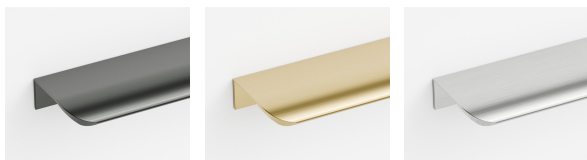

## AURA HANDLE 200

Model: CH-30-200  
Size: 200 mm  
Material: Cast zinc alloy

Warranty: 1 year  
Weight: 181 g

### Colour Range:

Chrome

Matte Black

Brushed Copper  
(PVD)

Brushed Bronze  
(PVD)

Gun Metal  
(PVD)

Brushed Brass  
(PVD)

Brushed Nickel  
(PVD)