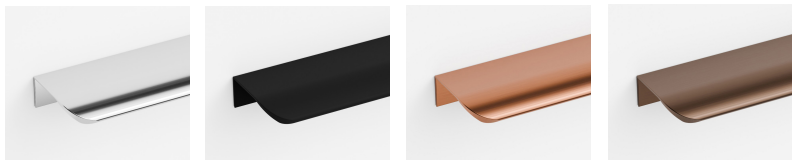

## AURA HANDLE 200

Model: CH-30-200  
Size: 200 mm  
Material: Cast zinc alloy

Warranty: 1 year  
Weight: 181 g

### Colour Range:

Chrome

Matte Black

Brushed Copper  
(PVD)

Brushed Bronze  
(PVD)

Gun Metal  
(PVD)

Brushed Brass  
(PVD)

Brushed Nickel  
(PVD)