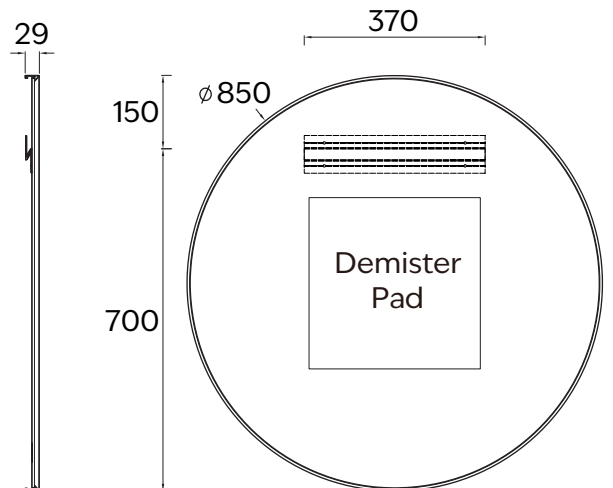

ASPECT FRAMED ROUND MIRROR 850

Model: CM-32-R850
 Size: 850D*29
 IP Rating: IP65
 Warranty: 5 years
 Weight: SS frame - 9Kg, Aluminium frame - 7.9Kg

Features: Includes demister pad & safety film backing.
 Coated aluminium frame for Matte Black finish.
 All other finishes are PVD coat on stainless steel frame.

Core range colours:

Brushed Nickel Brushed Bronze Brushed Brass

Gun Metal Matte Black

Note: All measurements shown are in millimetres. Sizes are nominal.