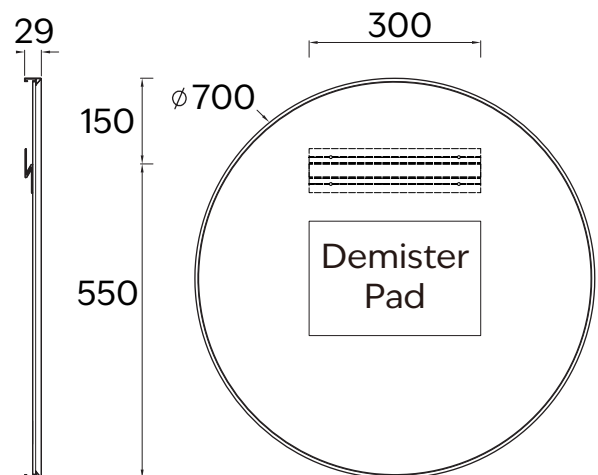

ASPECT FRAMED ROUND MIRROR 700

Model:	CM-32-R700	Features:	Includes demister pad & safety film backing.
Size:	700D*29		Coated aluminium frame for Matte Black finish.
IP Rating:	IP65		All other finishes are PVD coat on stainless steel frame.
Warranty:	5 years		
Weight:	SS frame - 6.4Kg, Aluminium frame - 5.6Kg		

Core range colours:

Brushed Nickel Brushed Bronze Brushed Brass

Gun Metal Matte Black

Note: All measurements shown are in millimetres. Sizes are nominal.