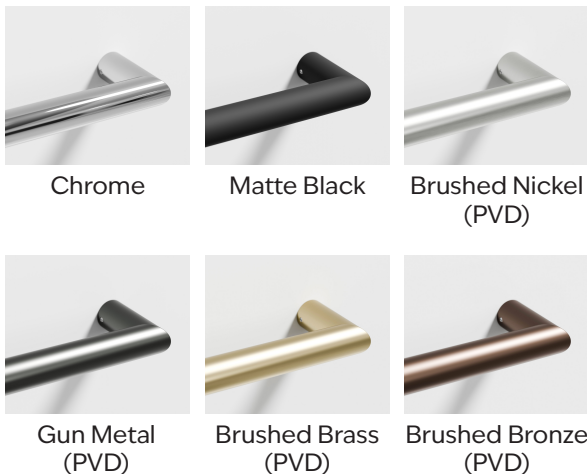

ARC HORIZONTAL HEATED TOWEL RAIL 632

Model:	CSRH-11-632	IP Rating:	IP55
Size:	32Ø x 632w	Warranty:	5 years
Material:	304 Stainless Steel	Weight:	0.7 Kg
Voltage:	12V	Note:	Rail can be mounted with wiring through top or bottom leg. Fixings must be made into timber.
Power:	13.4W		

Colour Range:

Note: All measurements shown are in millimetres. Sizes are nominal.