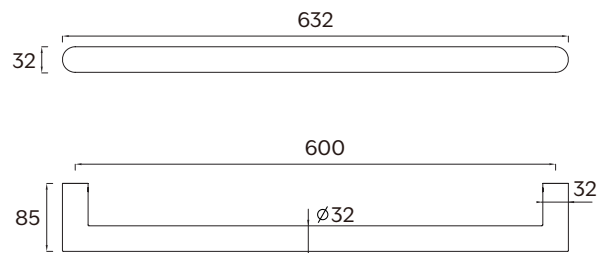

ARC HORIZONTAL HEATED TOWEL RAIL 632

Model:	CSRH-11-632	IP Rating:	IP55
Size:	32Ø x 632w	Warranty:	5 years
Material:	304 Stainless Steel	Weight:	0.7 Kg
Voltage:	12V	Note:	Rail can be mounted with wiring through top or bottom leg. Fixings must be made into timber.
Power:	13.4W		

Colour Range:

Note: All measurements shown are in millimetres. Sizes are nominal.