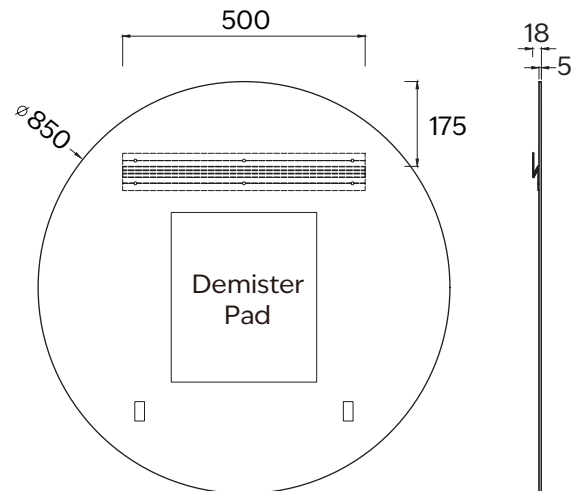

## REFLEX ROUND MIRROR 850

Model: CM-21-R850  
Size: 850D\*18  
Demister Pad: Yes  
IP Rating: IP65  
Warranty: 5 years

Weight: 8Kg

Note: All measurements shown are in millimetres. Sizes are nominal.

## REFLEX ROUND MIRROR 1050

Model: CM-21-R1050  
Size: 1050D\*18  
Demister Pad: Yes  
IP Rating: IP65  
Warranty: 5 years

Weight: 11Kg

Note: All measurements shown are in millimetres. Sizes are nominal.