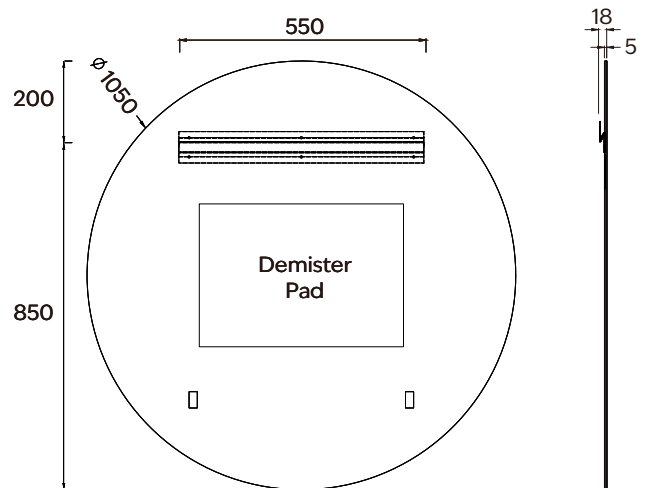

## REFLEX ROUND MIRROR 850

Model: CM-21-R850  
Size: 850D\*18  
Demister Pad: Yes  
IP Rating: IP65  
Warranty: 5 years

Weight: 8Kg

Note: All measurements shown are in millimetres. Sizes are nominal.

## REFLEX ROUND MIRROR 1050

Model: CM-21-R1050  
Size: 1050D\*18  
Demister Pad: Yes  
IP Rating: IP65  
Warranty: 5 years

Weight: 11Kg

Note: All measurements shown are in millimetres. Sizes are nominal.