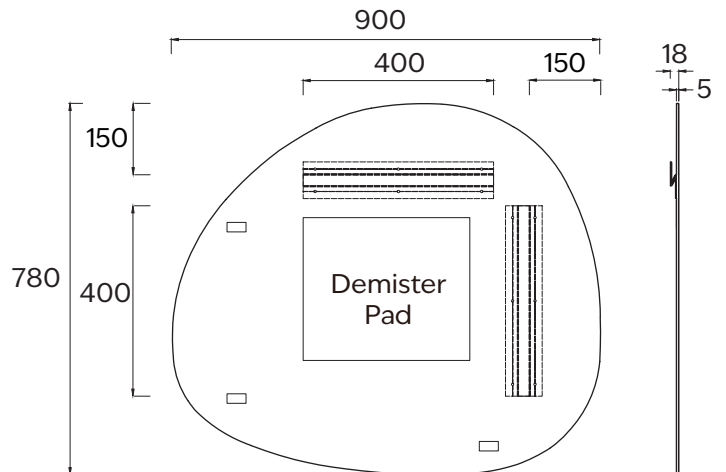

REFLEX POND MIRROR 900X780

Model: CM-21-P900
Size: 900*780*18
Demister Pad: Yes
IP Rating: IP65
Warranty: 5 years

Weight: 8Kg
Note: Can be mounted vertically or horizontally

Note: All measurements shown are in millimetres. Sizes are nominal.

REFLEX POND MIRROR 1150X990

Model: CM-21-P1150
Size: 1150*990*18
Demister Pad: Yes
IP Rating: IP65
Warranty: 5 years

Weight: 12Kg
Note: Can be mounted vertically or horizontally

Note: All measurements shown are in millimetres. Sizes are nominal.