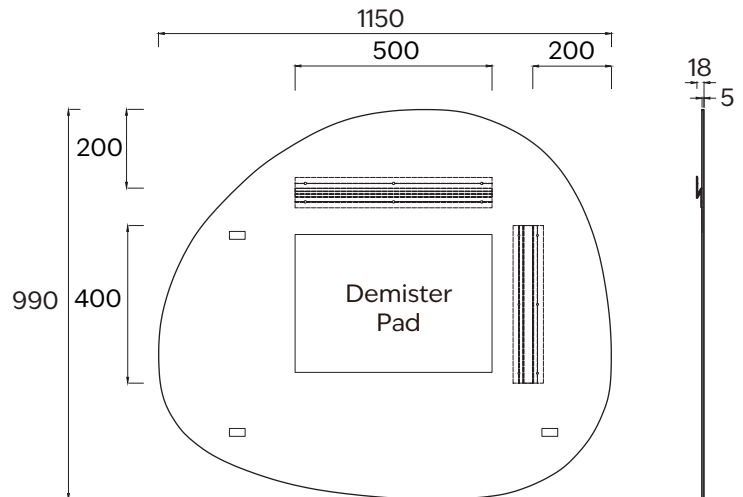

REFLEX POND MIRROR 900X780

Model: CM-21-P900
Size: 900*780*18
Demister Pad: Yes
IP Rating: IP65
Warranty: 5 years

Weight: 8Kg
Note: Can be mounted vertically or horizontally

Note: All measurements shown are in millimetres. Sizes are nominal.

REFLEX POND MIRROR 1150X990

Model: CM-21-P1150
Size: 1150*990*18
Demister Pad: Yes
IP Rating: IP65
Warranty: 5 years

Weight: 12Kg
Note: Can be mounted vertically or horizontally

Note: All measurements shown are in millimetres. Sizes are nominal.