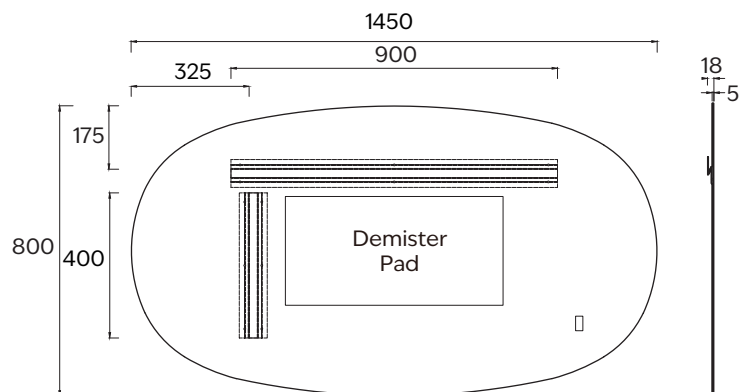

REFLEX CERVO MIRROR 525X1050

Model: CM-21-O5210
Size: 525*1050*18
Demister Pad: Yes
IP Rating: IP65
Warranty: 5 years

Weight: 6Kg

Note: All measurements shown are in millimetres. Sizes are nominal.

REFLEX CERVO MIRROR 1450X800

Model: CM-21-O1480
Size: 1450*800*18
Demister Pad: Yes
IP Rating: IP65
Warranty: 5 years

Weight: 14Kg
Note: Can be mounted vertically or horizontally

Note: All measurements shown are in millimetres. Sizes are nominal.