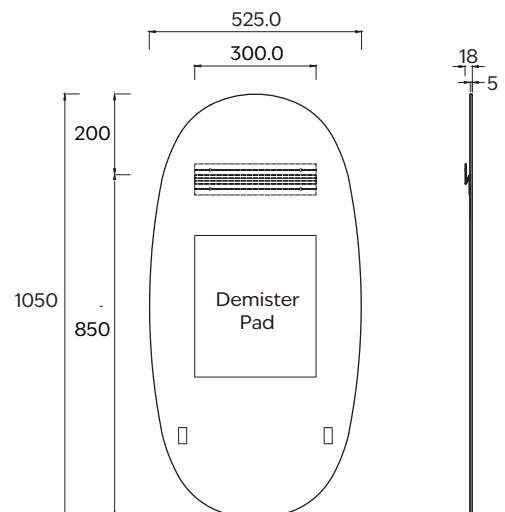

REFLEX CERVO MIRROR 525X1050

Model: CM-21-O5210
Size: 525*1050*18
Demister Pad: Yes
IP Rating: IP65
Warranty: 5 years

Weight: 6Kg

Note: All measurements shown are in millimetres. Sizes are nominal.

REFLEX CERVO MIRROR 1450X800

Model: CM-21-O1480
Size: 1450*800*18
Demister Pad: Yes
IP Rating: IP65
Warranty: 5 years

Weight: 14Kg
Note: Can be mounted vertically or horizontally

Note: All measurements shown are in millimetres. Sizes are nominal.